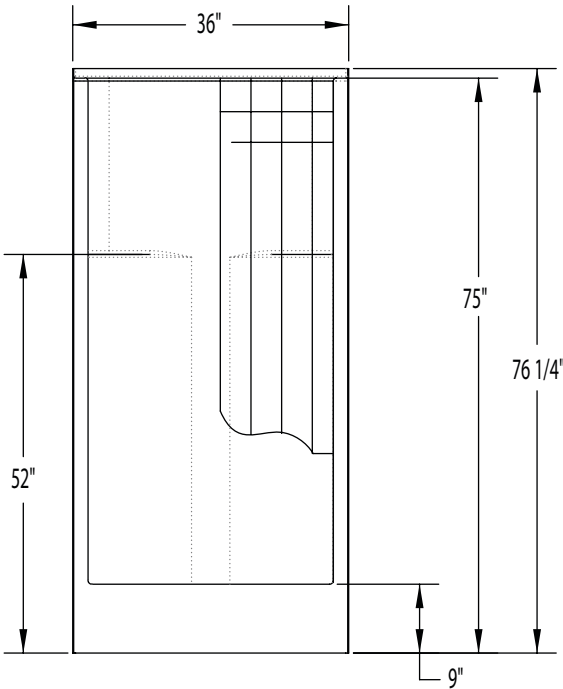

COLOR OPTIONS

Stock	Upgraded	Premium
White	Almond Linen/Biscuit Bone	Black Mexican Sand Sand Bar Sterling Silver

1363CTM

36 x 36 x 75 inches

AFR: Allows for above the floor installation of waste, overflow and drainage.

FEATURES lbs Dimensional Tolerance $\pm \frac{3}{8}$ ". Dimensions needed for site preparation should be measured from the unit. Aquatic assumes no responsibility for preparatory work.

Model #	Material	Wall Finish	Pieces	Drain	Seat	Net Wt.	Pkg. Wt.
AFR Shower #1363CTM	AcrylX™	Textured Tile	1	Center	-	93	98

DIMENSIONS

Specifications	inches
Width: Overall / Net	36
Depth: Overall / Net	37 1/4 / 36
Height: Overall / Net	76 1/4 / 75
Enclosure Opening	32
Skirt Height	9
Drain Rough-In (from Back Wall)	15 3/4
Drain Rough-In (from Side Wall)	18
Drain: Diameter / Clearance	3 1/4 / 3 3/4

FRAMING DIMENSIONS inches

Type	D Depth	W Width	H Height	A	B	C
Alcove	37 1/4	36 1/8	-	Box Out	18	15 3/4