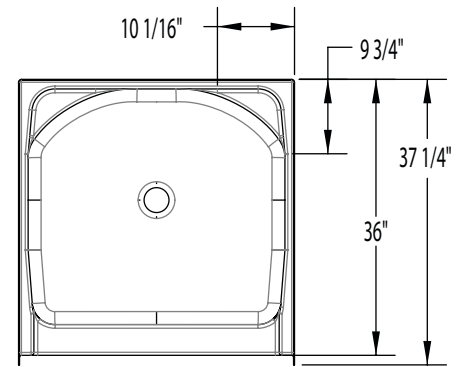

COLOR OPTIONS

Stock	Upgraded	Premium
White	Almond Linen/Biscuit Bone	Black Mexican Sand Sand Bar Sterling Silver

1363CTM

36 x 36 x 75 inches

AFR: Allows for above the floor installation of waste, overflow and drainage.

FEATURES lbs Dimensional Tolerance $\pm \frac{3}{8}$ ". Dimensions needed for site preparation should be measured from the unit. Aquatic assumes no responsibility for preparatory work.

Model #	Material	Wall Finish	Pieces	Drain	Seat	Net Wt.	Pkg. Wt.
AFR Shower #1363CTM	AcrylX™	Textured Tile	1	Center	-	93	98

DIMENSIONS

Specifications	inches
Width: Overall / Net	36
Depth: Overall / Net	37 1/4 / 36
Height: Overall / Net	76 1/4 / 75
Enclosure Opening	32
Skirt Height	9
Drain Rough-In (from Back Wall)	15 3/4
Drain Rough-In (from Side Wall)	18
Drain: Diameter / Clearance	3 1/4 / 3 3/4

FRAMING DIMENSIONS inches

Type	D Depth	W Width	H Height	A	B	C
Alcove	37 1/4	36 1/8	-	Box Out	18	15 3/4