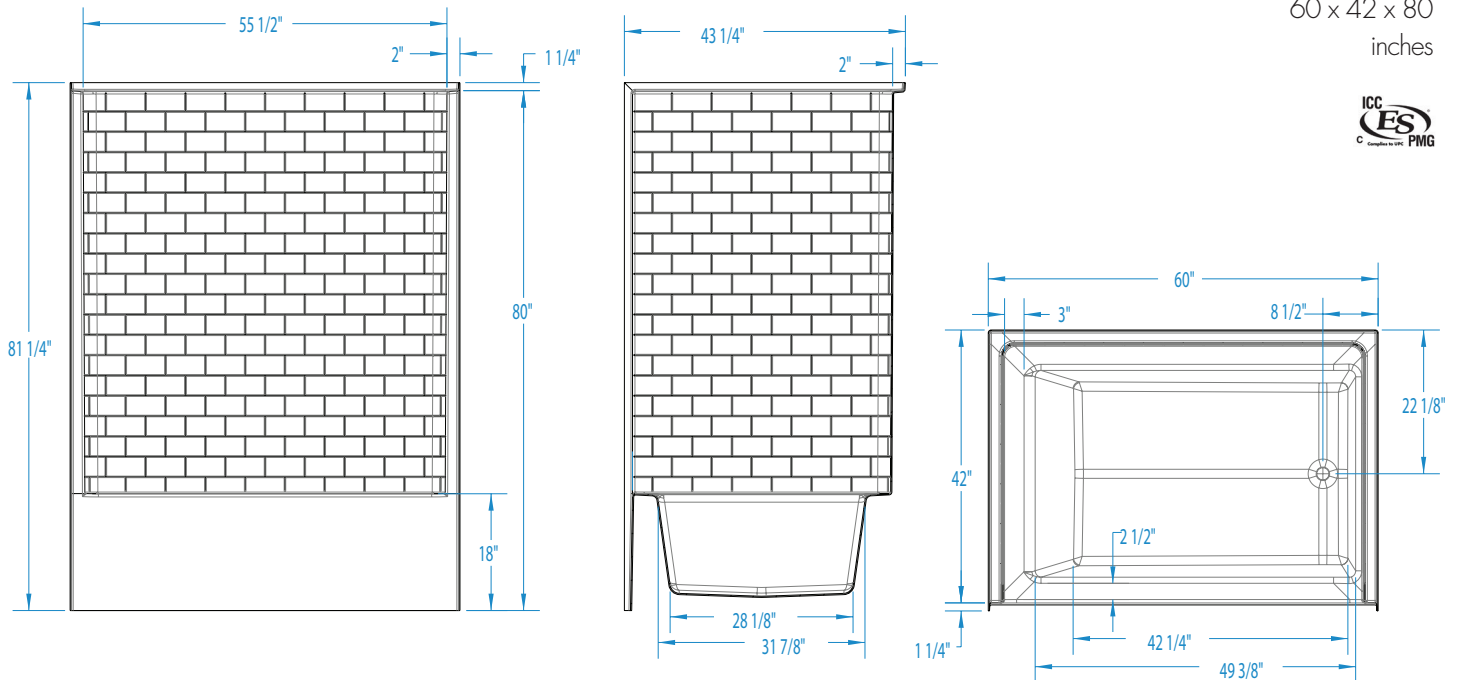

6042STT – EVERYDAY TUB/SHOWERS

60 x 42 x 80 inches

FEATURES

- Tub-shower
- Subway tile finish
- Ergonomic backrest
- Slip-resistant textured bottom
- Left or right hand drain
- AcrylX™ applied acrylic surface
- Lifetime limited warranty

COLOR OPTIONS

Stock	Upgraded	Premium
White	Almond Biscuit/Linen Bone	Black Mexican Sand Sand Bar Sterling Silver

6042STT

60 x 42 x 80
inches

FEATURES lbs Dimensional Tolerance $\pm 3/8"$. Dimensions needed for site preparation should be measured from the unit. Aquatic assumes no responsibility for preparatory work.

Model #	Material	Wall Finish	Jets	Motor	Controls	Drain	Net Wt.	Pkg. Wt.
Tub-Shower #6042STT	AcrylX™	Subway Tile	-	-	-	LH or RH	167	172

DIMENSIONS

Specifications	inches
Width: Overall / Net	60
Depth: Overall / Net	42 / 43 1/4
Height: Overall / Net	81 1/4 / 80
Enclosure Opening	55 1/2
Skirt Height	18
Drain Rough-In (from Back Wall)	22 1/8
Drain Rough-In (from Side Wall)	2 1/8
Drain: Diameter / Clearance	2 / 3/4