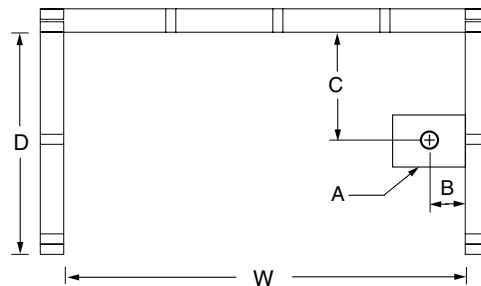

COLOR OPTIONS

Stock	Upgraded	Premium
White	Almond Biscuit/Linen Bone	Black Mexican Sand Sand Bar Sterling Silver

6042STT

60 x 42 x 80
inches

FEATURES lbs Dimensional Tolerance $\pm 3/8"$. Dimensions needed for site preparation should be measured from the unit. Aquatic assumes no responsibility for preparatory work.

Model #	Material	Wall Finish	Jets	Motor	Controls	Drain	Net Wt.	Pkg. Wt.
Tub-Shower #6042STT	AcrylX™	Subway Tile	-	-	-	LH or RH	167	172

DIMENSIONS

Specifications	inches
Width: Overall / Net	60
Depth: Overall / Net	42 / 43 1/4
Height: Overall / Net	81 1/4 / 80
Enclosure Opening	55 1/2
Skirt Height	18
Drain Rough-In (from Back Wall)	22 1/8
Drain Rough-In (from Side Wall)	2 1/8
Drain: Diameter / Clearance	2 / 3/4

FRAMING DIMENSIONS inches

Type	D Depth	W Width	H Height	A	B	C
Alcove	43 1/2	60 1/8	-	Box Out	2 1/8	22 1/8

SUMP DATA

Top of Drain to Bottom of Overflow	Capacity to Overflow gal	Min. Operating Capacity gal	WIDTH @ centerline		DEPTH @ centerline	
			Top	Bottom	Top	Bottom
12 5/8	67	-	49 3/8	42 1/4	31 7/8	28 1/8