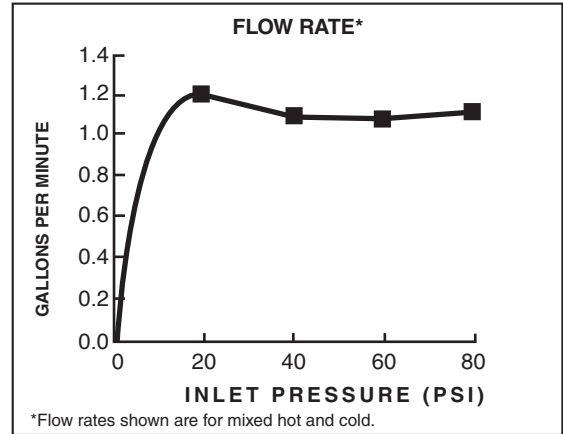

CODES AND STANDARDS

These products meet or exceed the following codes and standards:

- **ANSI A117.1**
- **ASME A112.18.1**
- **NSF 61/Section 9 and Annex G**
- **CSA B125.1**

Product Number	Description	Finish Options			
		Polished Chrome	PVD Polished Nickel	Legacy Bronze	PVD Brushed Nickel
		002	013	278	295
7353.101	Townsend Single Control Monoblock. Brass push pop-up drain.				
7353.101P	Optional Escutcheon Plate Only (For mounting on 4" centers)				

Meets the American Disabilities Act Guidelines and **ANSI A117.1** Requirements for the physically challenged.