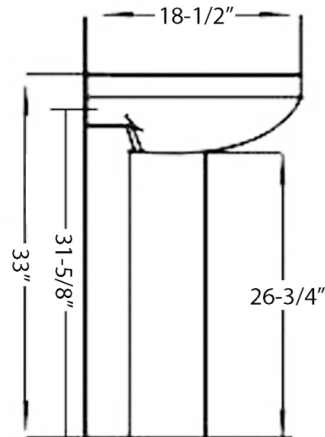

# AMBROSE PEDESTAL LAVATORY

CAT. NO  
3-45X

Faucet not included

Mounting hardware

W: 23"  
D: 18-1/2"  
H: 33"

Column: 26-3/4" x 7-1/4" x 6-1/2"  
Water depth 4-3/4" to overflow

## Interior Dimensions:

Basin interior:	18-1/2" x 11"
Basin depth:	7-1/4"
Faucet and spout holes:	1-1/2" & 2"
Back of basin to center of faucet:	2-1/2"
Back of basin to center of drain:	8-1/2"
Mount bolts height:	31-5/8"
Mount holes cc:	6-3/8"

## Features:

- ▶ Made of Vitreous China
- ▶ Available pre-drilled for single hole (3-451) 4" centerset (3-454), and 6" mini widespread (3-456)
- ▶ Overflow
- ▶ Decorative overflow cover included
- ▶ Mounting hardware included

**Colors:**  
WH White

Meets or exceeds the following specifications: ASME A112.19.2 2018 and CSA B45.1-18 for ceramic plumbing fixtures.

Dimensions of fixture are nominal and may vary within the range of tolerances established by ASME Standard A112.19.2. Dimensions and specifications subject to change without notice.