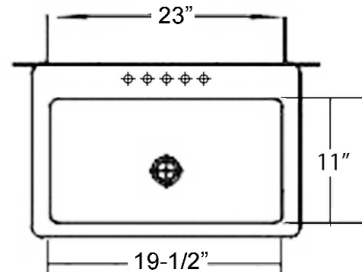

# AMBROSE PEDESTAL LAVATORY

CAT. NO  
3-45X

Faucet not included

Mounting hardware

W: 23"  
D: 18-1/2"  
H: 33"

Column: 26-3/4" x 7-1/4" x 6-1/2"  
Water depth 4-3/4" to overflow

## Interior Dimensions:

Basin interior:	18-1/2" x 11"
Basin depth:	7-1/4"
Faucet and spout holes:	1-1/2" & 2"
Back of basin to center of faucet:	2-1/2"
Back of basin to center of drain:	8-1/2"
Mount bolts height:	31-5/8"
Mount holes cc:	6-3/8"

**Colors:**  
WH White

Meets or exceeds the following specifications: ASME A112.19.2 2018 and CSA B45.1-18 for ceramic plumbing fixtures.

Dimensions of fixture are nominal and may vary within the range of tolerances established by ASME Standard A112.19.2. Dimensions and specifications subject to change without notice.