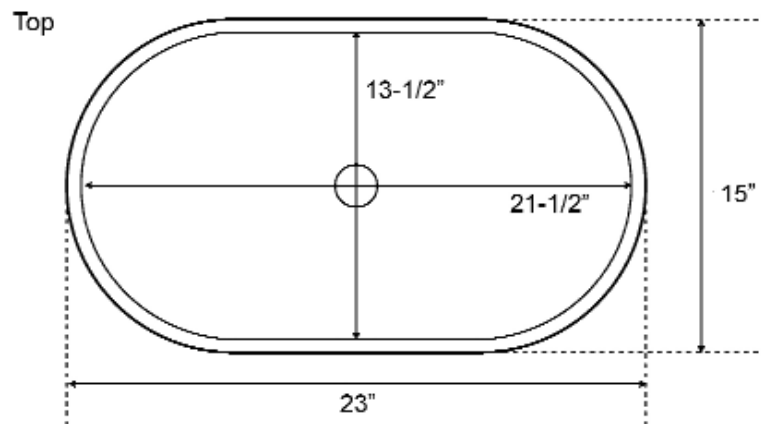

DIVINA RESIN ABOVE COUNTER

Cat. No.
7-562

Width: 23"
Depth: 15"
Above Counter Height: 5-3/4"

Features:

- ▶ Constructed of solid resin
- ▶ Smooth interior and exterior
- ▶ No faucet holes
- ▶ No overflow
- ▶ Available in Matte (7-562WH) or Gloss (7-562WH-GL)
- ▶ Use with Umbrella drain #UD701

Colors

WH White WHGL White Gloss

Interior Dimensions:

Basin interior: 21-1/2" X 13-1/2"
Basin depth: 4-1/2"