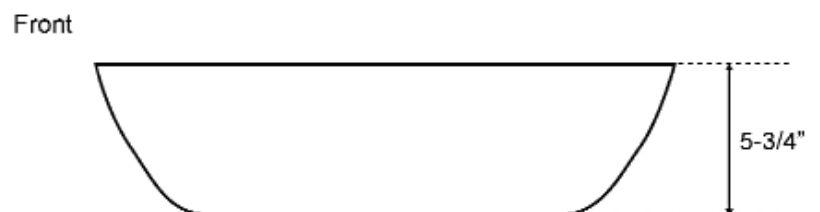

DIVINA RESIN ABOVE COUNTER

Cat. No.
7-562

Width: 23"
Depth: 15"
Above Counter Height: 5-3/4"

Features:

- ▶ Constructed of solid resin
- ▶ Smooth interior and exterior
- ▶ No faucet holes
- ▶ No overflow
- ▶ Available in Matte (7-562WH) or Gloss (7-562WH-GL)
- ▶ Use with Umbrella drain #UD701

Colors

WH White WHGL White Gloss

Interior Dimensions:

Basin interior: 21-1/2" X 13-1/2"
Basin depth: 4-1/2"