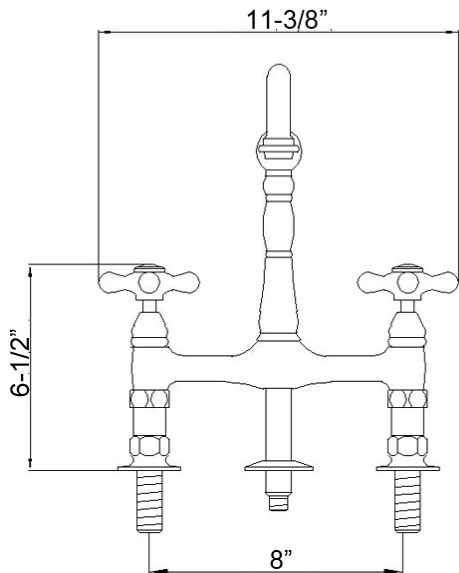

EMRAL KITCHEN BRIDGE FAUCET WITH SIDESPRAY

Cat. No.
KFB508-MC2

Width: 11-3/8"
Height: 12-3/4"

Features:

- ▶ Constructed of lead free solid brass
- ▶ Hooked swivel spout
- ▶ Metal cross handles
- ▶ Includes brass sidespray with hose
- ▶ Includes connection hoses
- ▶ Height to spout is 9-7/8"
- ▶ Spout reach is 8-1/2"
- ▶ Ceramic disc cartridges
- ▶ Flow rate is 1.8 GPM at 60 psi
- ▶ IAPMO/CEC/cUPC/NSF/AB1953 Certified

Finishes:

- BN** Brushed Nickel
- CP** Polished Chrome
- ORB** Oil Rubbed Bronze

Dimensions of fixture are nominal and may vary. Dimensions and specifications subject to change without notice.