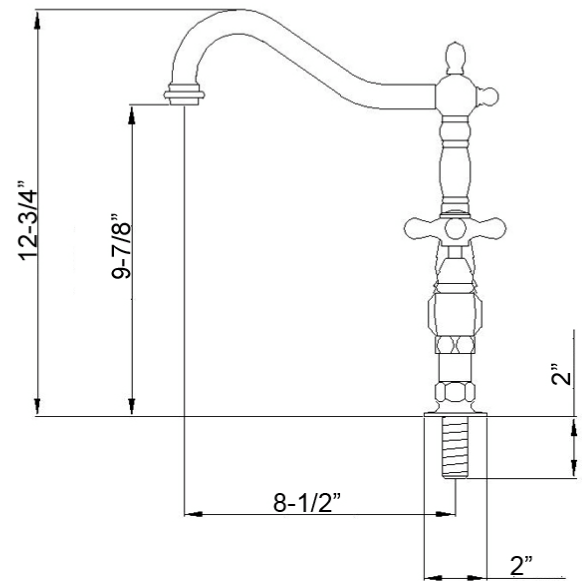

EMRAL KITCHEN BRIDGE FAUCET WITH SIDESPRAY

Cat. No.
KFB508-MC2

Width: 11-3/8"
Height: 12-3/4"

Features:

- ▶ Constructed of lead free solid brass
- ▶ Hooked swivel spout
- ▶ Metal cross handles
- ▶ Includes brass sidespray with hose
- ▶ Includes connection hoses
- ▶ Height to spout is 9-7/8"
- ▶ Spout reach is 8-1/2"
- ▶ Ceramic disc cartridges
- ▶ Flow rate is 1.8 GPM at 60 psi
- ▶ IAPMO/CEC/cUPC/NSF/AB1953 Certified

Finishes:

- BN** Brushed Nickel
- CP** Polished Chrome
- ORB** Oil Rubbed Bronze

Dimensions of fixture are nominal and may vary. Dimensions and specifications subject to change without notice.