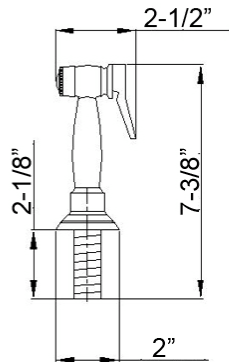

EMRAL KITCHEN BRIDGE FAUCET WITH SIDESPRAY

Cat. No.
KFB508-MC2

Width: 11-3/8"
Height: 12-3/4"

Features:

- ▶ Constructed of lead free solid brass
- ▶ Hooked swivel spout
- ▶ Metal cross handles
- ▶ Includes brass sidespray with hose
- ▶ Includes connection hoses
- ▶ Height to spout is 9-7/8"
- ▶ Spout reach is 8-1/2"
- ▶ Ceramic disc cartridges
- ▶ Flow rate is 1.8 GPM at 60 psi
- ▶ IAPMO/CEC/cUPC/NSF/AB1953 Certified

Finishes:

- BN** Brushed Nickel
- CP** Polished Chrome
- ORB** Oil Rubbed Bronze

Dimensions of fixture are nominal and may vary. Dimensions and specifications subject to change without notice.