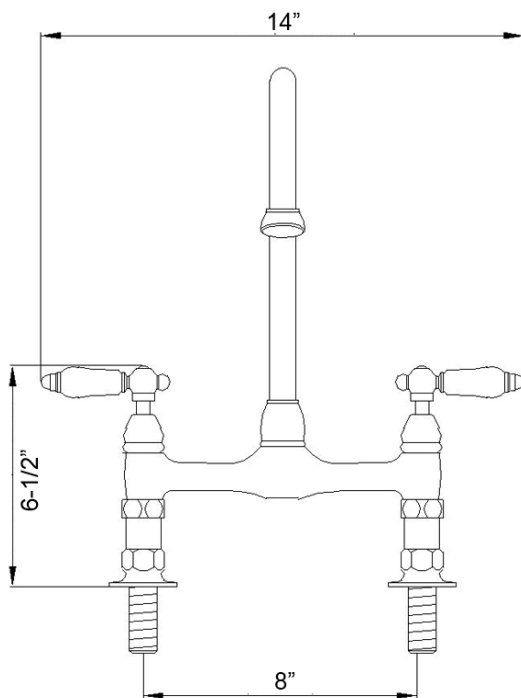

HARDING KITCHEN BRIDGE FAUCET

Cat. No.
KFB510-PL

Width: 14"
Height: 15"

Features:

- ▶ Constructed of lead free solid brass
- ▶ Gooseneck swivel spout
- ▶ Porcelain lever handles
- ▶ Includes connection hoses
- ▶ Height to spout is 10-3/8"
- ▶ Spout reach is 8-1/4"
- ▶ Ceramic disc cartridges
- ▶ Flow rate is 1.8 GPM at 60 psi
- ▶ IAPMO/CEC/cUPC/AB1953 Certified

Finishes:

- BN** Brushed Nickel
- CP** Polished Chrome
- ORB** Oil Rubbed Bronze

Dimensions of fixture are nominal and may vary. Dimensions and specifications subject to change without notice.