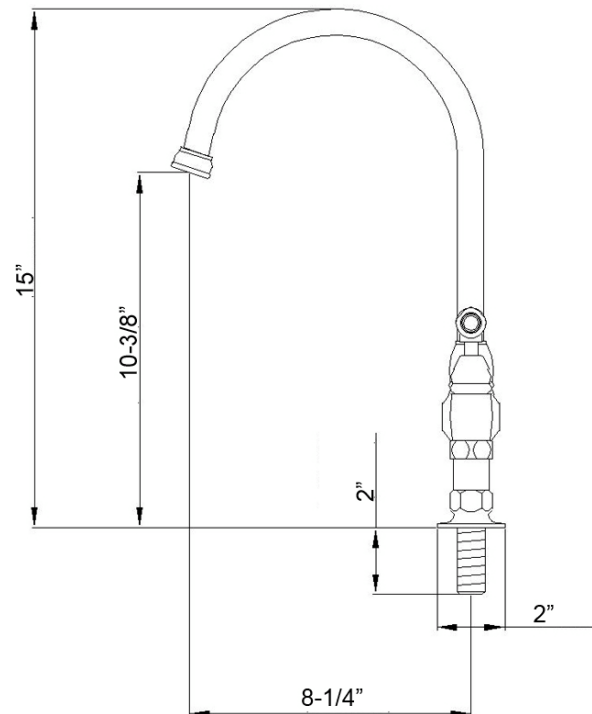

HARDING KITCHEN BRIDGE FAUCET

Cat. No.
KFB510-PL

Width: 14"
Height: 15"

Features:

- ▶ Constructed of lead free solid brass
- ▶ Gooseneck swivel spout
- ▶ Porcelain lever handles
- ▶ Includes connection hoses
- ▶ Height to spout is 10-3/8"
- ▶ Spout reach is 8-1/4"
- ▶ Ceramic disc cartridges
- ▶ Flow rate is 1.8 GPM at 60 psi
- ▶ IAPMO/CEC/cUPC/AB1953 Certified

Finishes:

- BN** Brushed Nickel
- CP** Polished Chrome
- ORB** Oil Rubbed Bronze

Dimensions of fixture are nominal and may vary. Dimensions and specifications subject to change without notice.