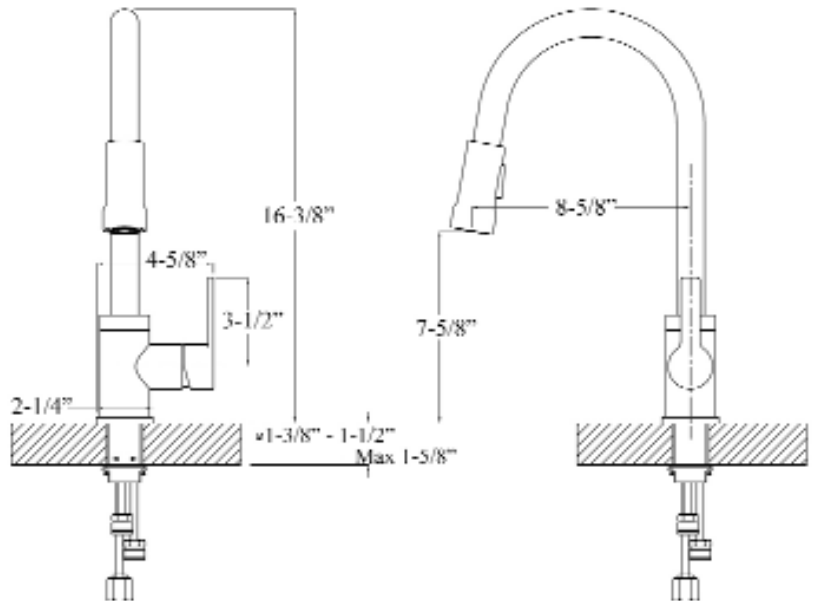

FIRTH SINGLE HANDLE KITCHEN FAUCET

Cat. No.
KFS414-L2

L: 4-⁵/₈"
W: 10-³/₈"
H: 16-³/₈"

Features:

- ▶ Constructed of solid brass
- ▶ Gooseneck spout
- ▶ Magnetic pull down spray
- ▶ Includes 2 braided hoses
- ▶ Hoses have 1/2" male connectors
- ▶ Ceramic disc cartridges
- ▶ Height to spout 7-⁵/₈"
- ▶ Spout reach 8-⁵/₈"
- ▶ Flow rate is 1.8 GPM at 60 psi
- ▶ cUPC/NSF/AB1953 Certified

Finishes:

- CP** Polished Chrome
BN Brushed Nickel
ORB Oil Rubbed Bronze

Dimensions of fixture are nominal and may vary. Dimensions and specifications subject to change without notice.