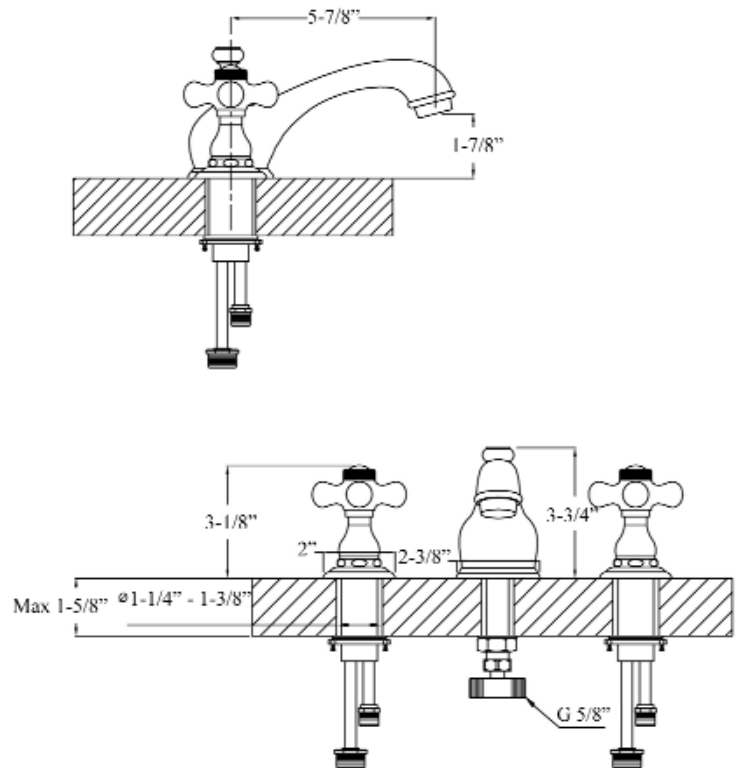

MARSALA 8" WIDESPREAD LAVATORY FAUCET

Cat. No.
LFW100-PC

Spout Reach: 5-7/8"
Height: 3-3/4"

Features:

- ▶ Constructed of solid brass
- ▶ Flexible widespread installation
- ▶ Porcelain cross handles
- ▶ Includes 12" connection hoses
- ▶ Drain not included
- ▶ Height to spout 1-7/8"
- ▶ Ceramic disc cartridges
- ▶ Flow rate is 1.2 GPM at 60 psi
- ▶ cUPC/NSF/AB1953 Certified

Finishes:

- CP** Polished Chrome
- BN** Brushed Nickel
- ORB** Oil Rubbed Bronze

Dimensions of fixture are nominal and may vary. Dimensions and specifications subject to change without notice.