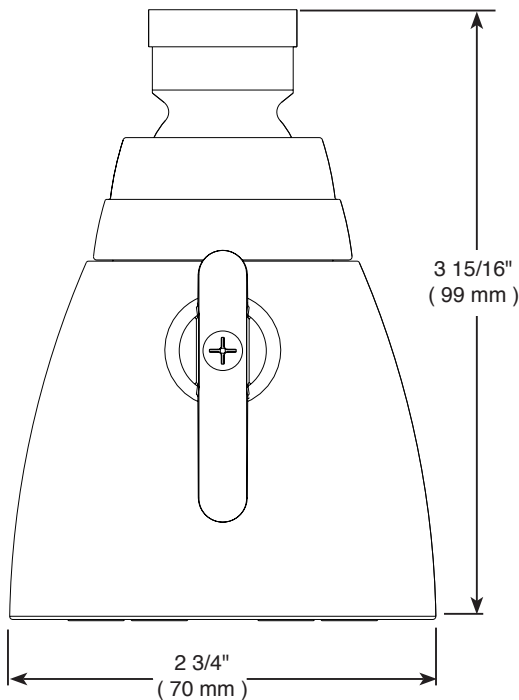

75251C

Submitted Model No.: _____

Specific Features: _____

75251C 1.75 GPM

Full Body
Spray

Adjustable Full
Body Spray

Shampoo
Rinsing Spray

see what Delta can do™

SHOWER HEAD

■ 3-Spray Setting Shower Head

STANDARD SPECIFICATIONS:

- Maximum 1.75 gpm @ 80 psi, 6.6 L/min @ 550 kPa
- 1/2" metal ball connector
- 6 spray jets with adjustable sprays and metal ball connector
- Lever control knob to adjust water velocity
- Shower head with three settings
- The ball swivel angle is 16° (8° per side)