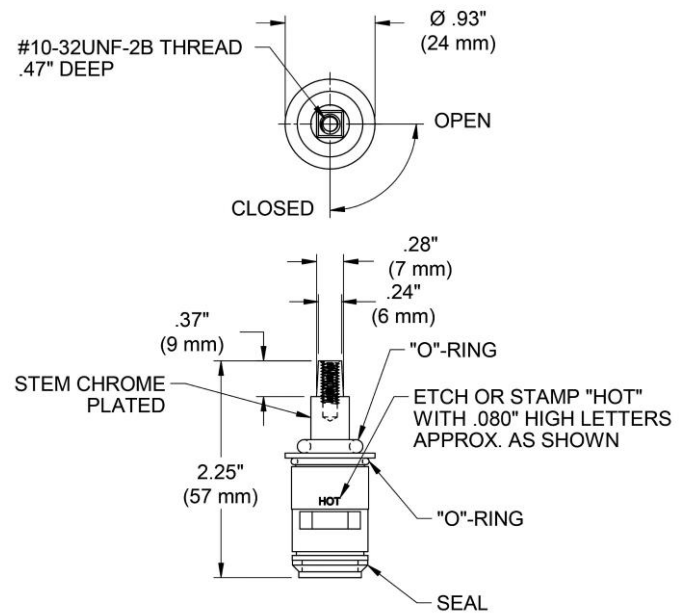

PART: _____ QTY: _____
PROJECT: _____
CONTACT: _____
DATE: _____
NOTES: _____
APPROVAL: _____

In keeping with our policy of continuing product improvement, Elkay reserves the right to change product specifications without notice. Please visit elkay.com for the most current version of Elkay product specification sheets. This specification describes an Elkay product with design, quality, and functional benefits to the user. When making a comparison of other producers' offerings, be certain these features are not overlooked.