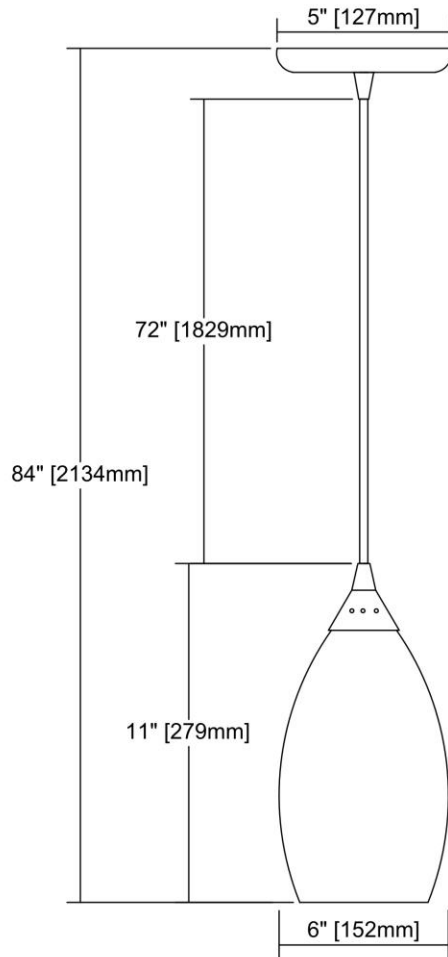


	ITEM #:	10443/1
	UPC	748119096995
	Description	Capri 1-Light Mini Pendant in Satin Nickel with Capiz Shell Glass
	Finish	Satin Nickel
	Materials	Glass, Metal, Shell
	Brand	ELK Lighting
	Collection	Capri
	Category	Indoor Lighting
	Type	Mini Pendant

ITEM DIMENSIONS				RATINGS & SPECIFICATIONS				
Width	6 inches			Safety Rating	UL		Certification	N/A
Depth	6 inches			ADA Compliant	N/A		Voltage	N/A
Height	11 inches			BULBS / SOCKETS				
Weight	3 pounds			Quantity	1	Wattage	60 watts	
ADDITIONAL DIMENSIONS				Included	No		Type	A19 (E26 Medium Base)
Backplate / Canopy	5x5			Other	N/A			
HCWO	N/A			CHAIN / CORD INFORMATION				
Min. Extension	N/A			Chain	N/A		Cord	N/A
Max. Extension	N/A			SHADE / GLASS DETAILS				
OVERALL HEIGHT				Shade/Glass Description	Capiz Shell Glass			
Min.	N/A		Max.	N/A				
EXTENSION ROD(S)				Width	N/A		Height	N/A
N/A				Width at Top	N/A		Width at Bottom	N/A