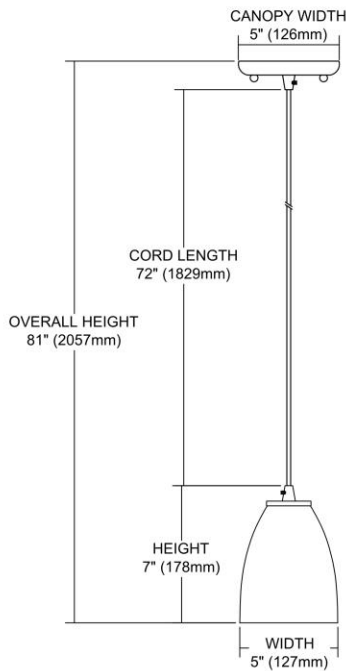


	ITEM #:	10465/1BRF
	UPC	748119084220
	Description	Fissure 1-Light Mini Pendant in Satin Nickel with Smoke Glass
	Finish	Satin Nickel
	Materials	Glass, Metal
	Brand	ELK Lighting
	Collection	Fissure
	Category	Indoor Lighting
	Type	Mini Pendant

ITEM DIMENSIONS				RATINGS & SPECIFICATIONS				
Width	5 inches			Safety Rating	N/A		Certification	N/A
Depth	5 inches			ADA Compliant	N/A		Voltage	N/A
Height	7 inches			BULBS / SOCKETS				
Weight	1 pounds			Quantity	1	Wattage	60 watts	
ADDITIONAL DIMENSIONS				Included	No		Type	A19 (E26 Medium Base)
Backplate / Canopy	5x5			Other	N/A			
HCWO	N/A			CHAIN / CORD INFORMATION				
Min. Extension	N/A			Chain	N/A		Cord	N/A
Max. Extension	N/A			SHADE / GLASS DETAILS				
OVERALL HEIGHT				Shade/Glass Description	Smoke Glass			
Min.	N/A		Max.	N/A				
EXTENSION ROD(S)				Width	5 inches		Height	N/A
N/A				Width at Top	N/A		Width at Bottom	N/A