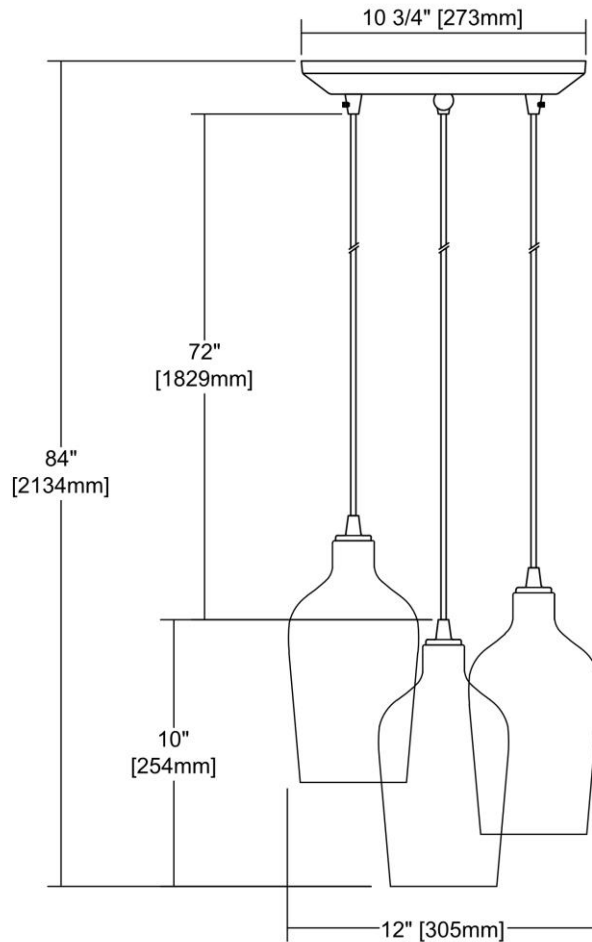


	ITEM #:	10830/3
	UPC	748119116778
	Description	Hammered Glass 3-Light Triangular Pendant Fixture in Oiled Bronze with Hammered Mercury Glass
	Finish	Oil Rubbed Bronze
	Materials	Glass, Metal
	Brand	ELK Lighting
	Collection	Hammered Glass
	Category	Indoor Lighting
	Type	Mini Pendant

ITEM DIMENSIONS				RATINGS & SPECIFICATIONS				
Width	10 inches			Safety Rating	UL		Certification	N/A
Depth	10 inches			ADA Compliant	N/A		Voltage	N/A
Height	10 inches			BULBS / SOCKETS				
Weight	7 pounds			Quantity	3		Wattage	60 watts
ADDITIONAL DIMENSIONS				Included	No		Type	A19 (E26 Medium Base)
Backplate / Canopy	N/A			Other	N/A			
HCWO	N/A			CHAIN / CORD INFORMATION				
Min. Extension	N/A			Chain	N/A		Cord	N/A
Max. Extension	N/A			SHADE / GLASS DETAILS				
OVERALL HEIGHT				Shade/Glass Description	Hammered Mercury Glass			
Min.	N/A		Max.	N/A				
EXTENSION ROD(S)				Width	N/A		Height	N/A
N/A				Width at Top	N/A		Width at Bottom	N/A