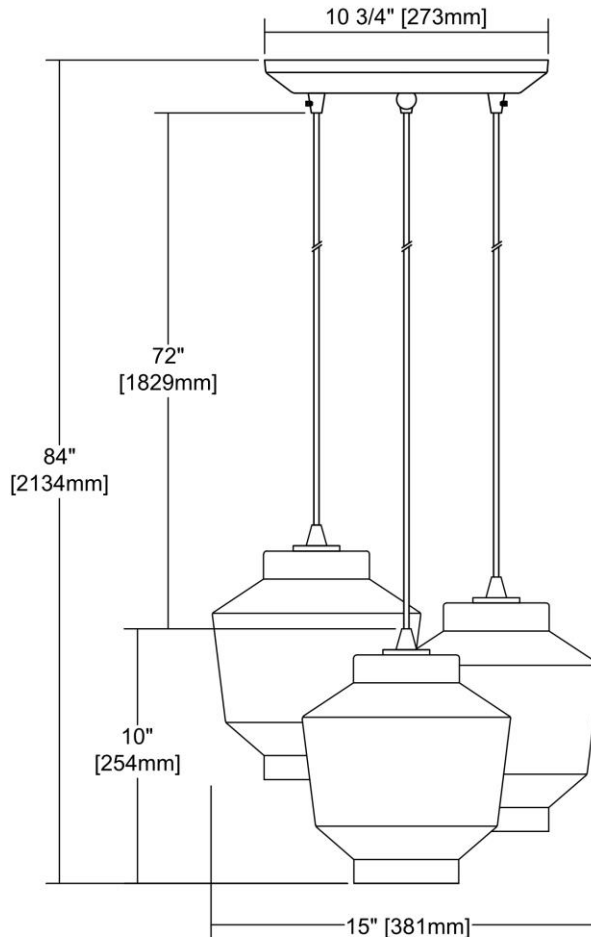

				ITEM #: 10915/3				
				UPC 748119123943				
				Description Barrel 3-Light Triangular Pendant Fixture in Satin Nickel with Aqua Blown Glass				
				Finish Satin Nickel				
				Materials Glass, Metal				
				Brand ELK Lighting				
				Collection Barrel				
				Category Indoor Lighting				
				Type Mini Pendant				
ITEM DIMENSIONS				RATINGS & SPECIFICATIONS				
Width	12 inches			Safety Rating	N/A		Certification	N/A
Depth	12 inches			ADA Compliant	N/A		Voltage	N/A
Height	10 inches			BULBS / SOCKETS				
Weight	10 pounds			Quantity	3	Wattage	60 watts	
ADDITIONAL DIMENSIONS				Included	No	Type	A19 (E26 Medium Base)	
Backplate / Canopy	10x10			Other	N/A			
HCWO	N/A			CHAIN / CORD INFORMATION				
Min. Extension	N/A			Chain	N/A	Cord	N/A	
Max. Extension	N/A			SHADE / GLASS DETAILS				
OVERALL HEIGHT				Shade/Glass Description	Aqua Blown Glass			
Min.	N/A		Max.	N/A				
EXTENSION ROD(S)				Width	N/A		Height	N/A
N/A				Width at Top	N/A		Width at Bottom	N/A