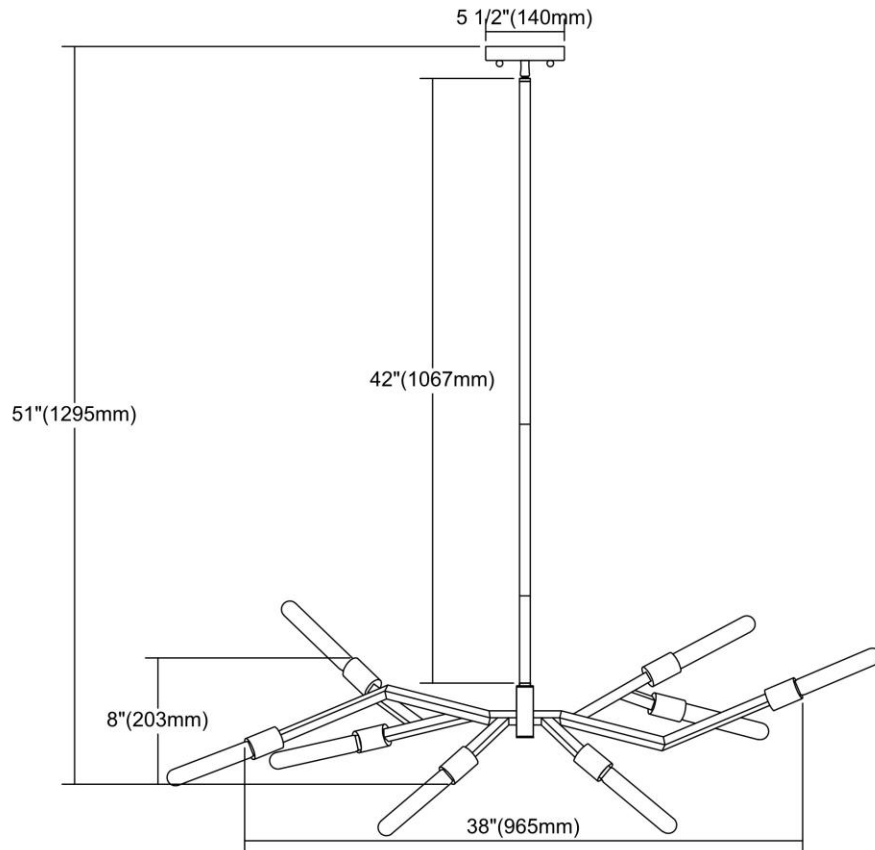


	ITEM #:	11857/8
	UPC	748119097657
	Description	Freeform 8-Light Chandelier in Dark Graphite
	Finish	Dark Graphite
	Materials	Metal
	Brand	ELK Lighting
	Collection	Freeform
	Category	Indoor Lighting
	Type	Chandelier

ITEM DIMENSIONS				RATINGS & SPECIFICATIONS				
Width	15 inches			Safety Rating	UL		Certification	N/A
Depth	38 inches			ADA Compliant	N/A		Voltage	N/A
Height	8 inches			BULBS / SOCKETS				
Weight	7 pounds			Quantity	8		Wattage	60 watts
ADDITIONAL DIMENSIONS				Included	No		Type	A19 (E26 Medium Base)
Backplate / Canopy	6x6			Other	N/A			
HCWO	N/A			CHAIN / CORD INFORMATION				
Min. Extension	N/A			Chain	N/A		Cord	N/A
Max. Extension	N/A			SHADE / GLASS DETAILS				
OVERALL HEIGHT				Shade/Glass Description	No Shade/Glass			
Min.	N/A		Max.	N/A				
EXTENSION ROD(S)				Width	N/A		Height	N/A
N/A				Width at Top	N/A		Width at Bottom	N/A