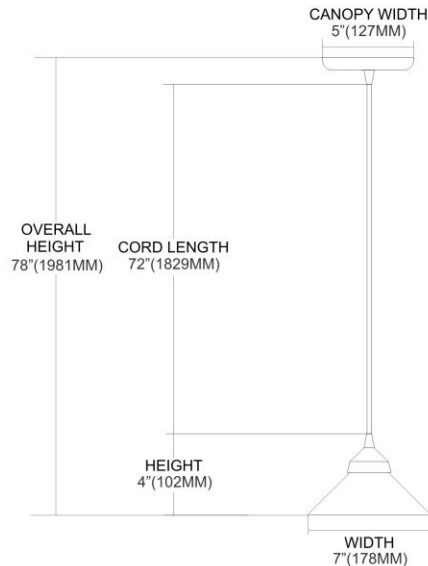


	ITEM #:	1477/1
	UPC	748119147710
	Description	Refraction 1-Light Mini Pendant in Polished Chrome with Satin Glass
	Finish	Polished Chrome
	Materials	Glass, Metal
	Brand	ELK Lighting
	Collection	Refraction
	Category	Indoor Lighting
	Type	Mini Pendant

ITEM DIMENSIONS				RATINGS & SPECIFICATIONS				
Width	7 inches			Safety Rating	N/A		Certification	N/A
Depth	7 inches			ADA Compliant	N/A		Voltage	N/A
Height	4 inches			BULBS / SOCKETS				
Weight	1 pounds			Quantity	1	Wattage	40 watts	
ADDITIONAL DIMENSIONS				Included	Yes		Type	G9 (G9 Base)
Backplate / Canopy	5x5			Other	N/A			
HCWO	N/A			CHAIN / CORD INFORMATION				
Min. Extension	N/A			Chain	N/A		Cord	N/A
Max. Extension	N/A			SHADE / GLASS DETAILS				
OVERALL HEIGHT				Shade/Glass Description	Satin Glass			
Min.	N/A		Max.	N/A				
EXTENSION ROD(S)				Width	7 inches		Height	N/A
N/A				Width at Top	N/A		Width at Bottom	N/A