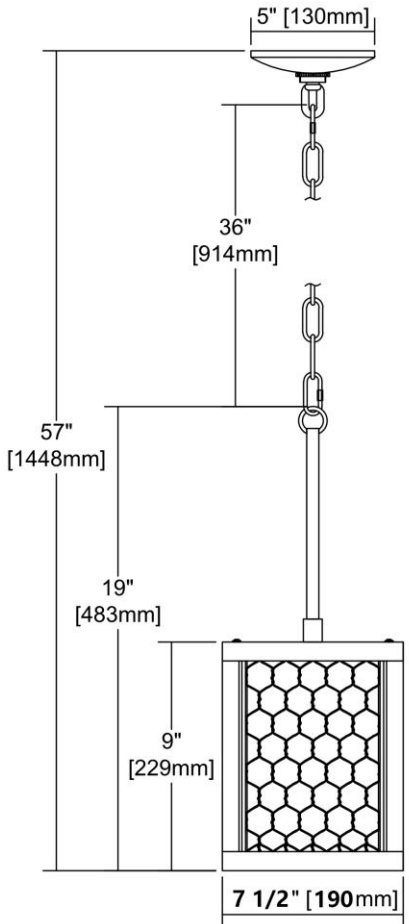


	ITEM #:	15241/1
	UPC	748119127378
	Description	Filmore 1-Light Mini Pendant in Oiled Bronze with Wire Mesh and Gray Linen Fabric Shade
	Finish	Oil Rubbed Bronze
	Materials	Linen Fabric, Steel
	Brand	ELK Lighting
	Collection	Filmore
	Category	Indoor Lighting
	Type	Mini Pendant

ITEM DIMENSIONS				RATINGS & SPECIFICATIONS				
Width	9 inches			Safety Rating	N/A		Certification	N/A
Depth	9 inches			ADA Compliant	N/A		Voltage	N/A
Height	9 inches			BULBS / SOCKETS				
Weight	4 pounds			Quantity	1	Wattage	60 watts	
ADDITIONAL DIMENSIONS				Included	No		Type	A19 (E26 Medium Base)
Backplate / Canopy	5x5			Other	N/A			
HCWO	N/A			CHAIN / CORD INFORMATION				
Min. Extension	N/A			Chain	N/A		Cord	N/A
Max. Extension	N/A			SHADE / GLASS DETAILS				
OVERALL HEIGHT				Shade/Glass Description	Grey Linen Fabric Shade with Wire Mesh			
Min.	N/A		Max.	N/A				
EXTENSION ROD(S)				Width	N/A		Height	N/A
9				Width at Top	N/A		Width at Bottom	N/A