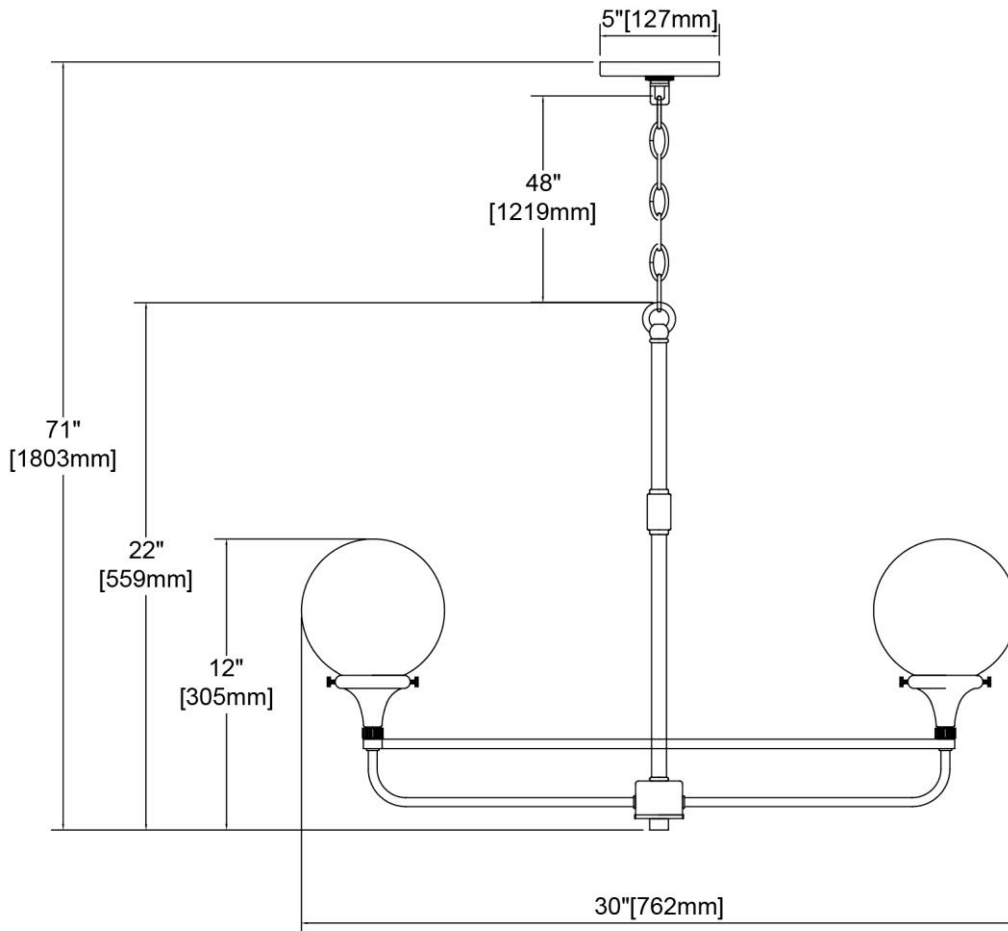

	ITEM #:	30146/6
	UPC	748119137728
	Description	Beverly Hills 6-Light Chandelier in Satin Brass with White Feathered Glass
	Finish	Satin Brass
	Materials	Glass, Steel
	Brand	ELK Lighting
	Collection	Beverly Hills
	Category	Indoor Lighting
	Type	Chandelier

ITEM DIMENSIONS				RATINGS & SPECIFICATIONS				
Width	30 inches			Safety Rating	ETL		Certification	Dry locations
Depth	30 inches			ADA Compliant	N/A		Voltage	120 volts
Height	22 inches			BULBS / SOCKETS				
Weight	13 pounds			Quantity	6	Wattage	60 watts	
ADDITIONAL DIMENSIONS				Included	No	Type	Torpedo (E12 Candelabra Base)	
Backplate / Canopy	5 diameter			Other	N/A			
HCWO	N/A			CHAIN / CORD INFORMATION				
Min. Extension	N/A			Chain	48 inches	Cord	96 inches - Clear	
Max. Extension	N/A			SHADE / GLASS DETAILS				
OVERALL HEIGHT				Shade/Glass Description	White Feathered Glass			
Min.	24 inches	Max.	71 inches	Width	6 inches		Height	6 inches
EXTENSION ROD(S)				Width at Top	N/A		Width at Bottom	N/A
N/A								