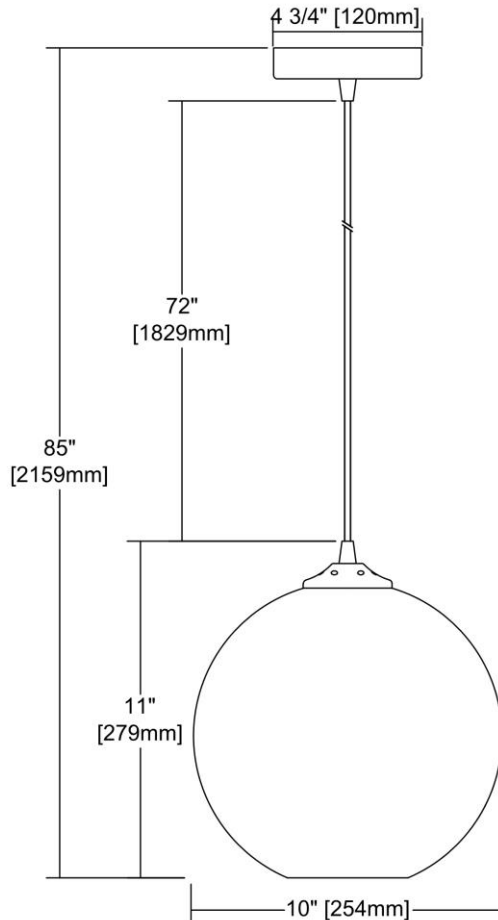


	ITEM #:	31380/1CLR
	UPC	748119110851
	Description	Watersphere 1-Light Mini Pendant in Chrome with Hammered Clear Glass
	Finish	Polished Chrome
	Materials	Glass, Metal
	Brand	ELK Lighting
	Collection	Watersphere
	Category	Indoor Lighting
	Type	Mini Pendant

ITEM DIMENSIONS				RATINGS & SPECIFICATIONS				
Width	10 inches			Safety Rating	UL		Certification	N/A
Depth	10 inches			ADA Compliant	N/A		Voltage	N/A
Height	11 inches			BULBS / SOCKETS				
Weight	3 pounds			Quantity	1	Wattage	100 watts	
ADDITIONAL DIMENSIONS				Included	No		Type	A19 (E26 Medium Base)
Backplate / Canopy	4.75x4.75			Other	N/A			
HCWO	N/A			CHAIN / CORD INFORMATION				
Min. Extension	N/A			Chain	N/A		Cord	N/A
Max. Extension	N/A			SHADE / GLASS DETAILS				
OVERALL HEIGHT				Shade/Glass Description	Clear Hammered Glass			
Min.	N/A	Max.	N/A					
EXTENSION ROD(S)				Width	N/A		Height	N/A
N/A				Width at Top	N/A		Width at Bottom	N/A