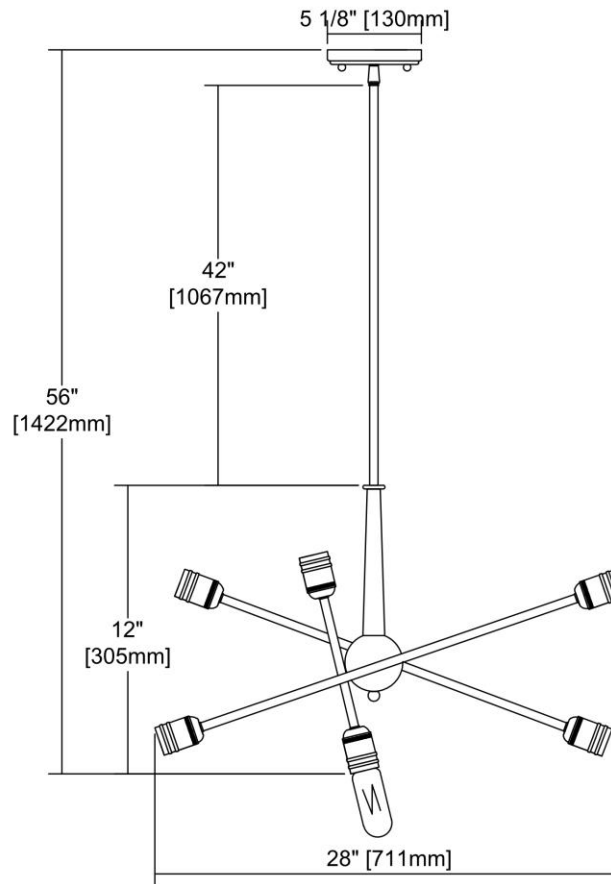


	ITEM #:	46240/6
	UPC	748119128337
	Description	Delphine 6-Light Chandelier in Satin Brass
	Finish	Satin Brass
	Materials	Metal
	Brand	ELK Lighting
	Collection	Delphine
	Category	Indoor Lighting
	Type	Chandelier

ITEM DIMENSIONS				RATINGS & SPECIFICATIONS				
Width	28 inches			Safety Rating	N/A		Certification	N/A
Depth	28 inches			ADA Compliant	N/A		Voltage	N/A
Height	12 inches			BULBS / SOCKETS				
Weight	5 pounds			Quantity	6	Wattage	60 watts	
ADDITIONAL DIMENSIONS				Included	No		Type	A19 (E26 Medium Base)
Backplate / Canopy	5x5			Other	N/A			
HCWO	N/A			CHAIN / CORD INFORMATION				
Min. Extension	N/A			Chain	N/A		Cord	N/A
Max. Extension	N/A			SHADE / GLASS DETAILS				
OVERALL HEIGHT				Shade/Glass Description	No Shade/Glass			
Min.	N/A		Max.	N/A				
EXTENSION ROD(S)				Width	N/A		Height	N/A
Rods: 1-6, 1-12, 1-24				Width at Top	N/A		Width at Bottom	N/A