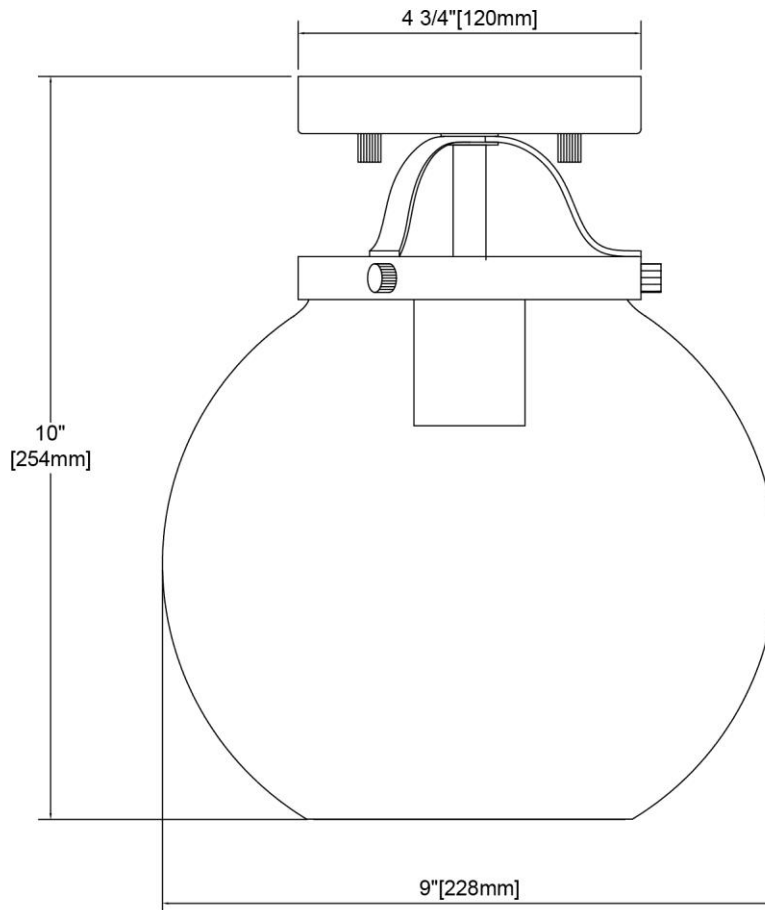

<b>ITEM #:</b>	47184/1
<b>UPC</b>	748119139456
<b>Description</b>	Bernice 1-Light Semi Flush in Brushed Antique Brass with Clear Glass
<b>Finish</b>	Brushed Antique Brass
<b>Materials</b>	Glass, Steel
<b>Brand</b>	ELK Lighting
<b>Collection</b>	Bernice
<b>Category</b>	Indoor Lighting
<b>Type</b>	Semi Flush Mount

ITEM DIMENSIONS				RATINGS & SPECIFICATIONS				
<b>Width</b>	9 inches			<b>Safety Rating</b>	ETL		<b>Certification</b>	Dry locations
<b>Depth</b>	9 inches			<b>ADA Compliant</b>	N/A		<b>Voltage</b>	120 volts
<b>Height</b>	10 inches			BULBS / SOCKETS				
<b>Weight</b>	2 pounds			<b>Quantity</b>	1	<b>Wattage</b>	60 watts	
ADDITIONAL DIMENSIONS				<b>Included</b>	No	<b>Type</b>	A19 (E26 Medium Base)	
<b>Backplate / Canopy</b>	4.75 diameter			<b>Other</b>	N/A			
<b>HCWO</b>	N/A			CHAIN / CORD INFORMATION				
<b>Min. Extension</b>	N/A			<b>Chain</b>	N/A	<b>Cord</b>	8 inches	
<b>Max. Extension</b>	N/A			SHADE / GLASS DETAILS				
OVERALL HEIGHT				<b>Shade/Glass Description</b>	Clear Glass			
<b>Min.</b>	N/A		<b>Max.</b>	N/A		<b>Width</b>	9 inches	
EXTENSION ROD(S)				<b>Width at Top</b>	N/A		<b>Height</b>	8 inches
N/A				<b>Width at Bottom</b>	N/A			