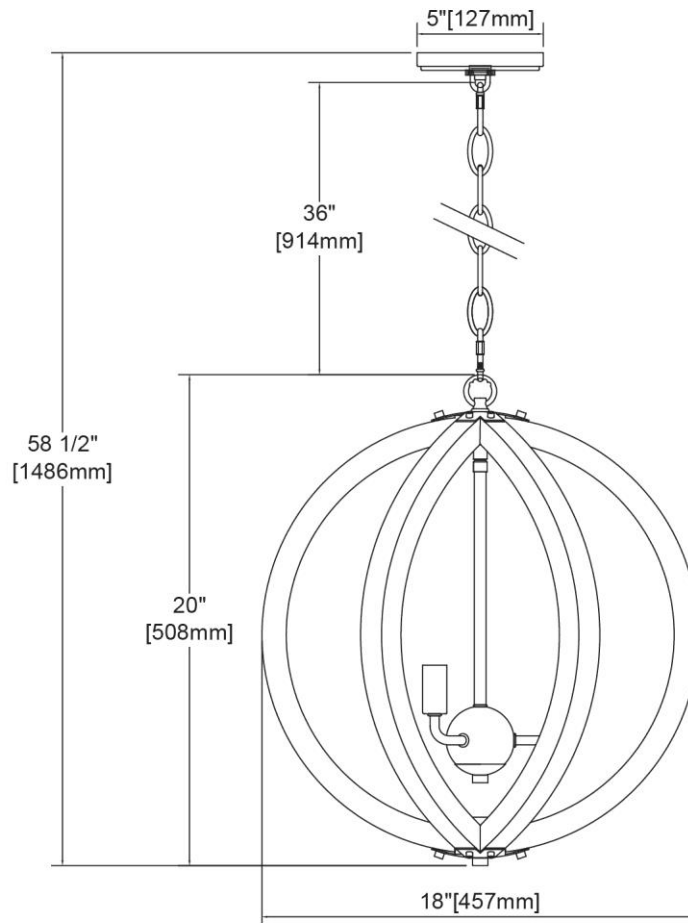


	<b>ITEM #:</b>	81405/3
	<b>UPC</b>	748119141862
	<b>Description</b>	Barrow 3-Light Chandelier in Birchwood and Matte Black
	<b>Finish</b>	Birchwood, Matte Black
	<b>Materials</b>	Steel, Wood
	<b>Brand</b>	ELK Lighting
	<b>Collection</b>	Barrow
	<b>Category</b>	Indoor Lighting
	<b>Type</b>	Chandelier

ITEM DIMENSIONS				RATINGS & SPECIFICATIONS				
<b>Width</b>	18 inches			<b>Safety Rating</b>	UL		<b>Certification</b>	Dry locations
<b>Depth</b>	18 inches			<b>ADA Compliant</b>	N/A		<b>Voltage</b>	120 volts
<b>Height</b>	18 inches			<b>BULBS / SOCKETS</b>				
<b>Weight</b>	6 pounds			<b>Quantity</b>	3	<b>Wattage</b>	60 watts	
ADDITIONAL DIMENSIONS				<b>Included</b>	No	<b>Type</b>	Torpedo (E12 Candelabra Base)	
<b>Backplate / Canopy</b>	5 diameter			<b>Other</b>	N/A			
<b>HCWO</b>	N/A			CHAIN / CORD INFORMATION				
<b>Min. Extension</b>	N/A			<b>Chain</b>	36 inches	<b>Cord</b>	72 inches - Black	
<b>Max. Extension</b>	N/A			SHADE / GLASS DETAILS				
OVERALL HEIGHT				<b>Shade/Glass Description</b>	No Shade/Glass			
<b>Min.</b>	24 inches	<b>Max.</b>	59 inches	<b>Width</b>	N/A		<b>Height</b>	N/A
EXTENSION ROD(S)				<b>Width at Top</b>	N/A		<b>Width at Bottom</b>	N/A
N/A								