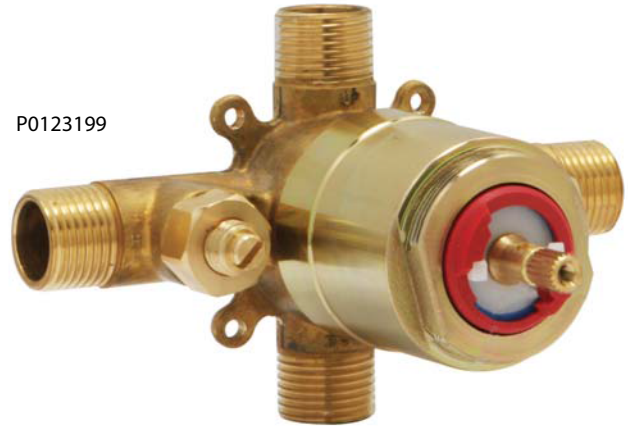

**Shower valve rough in - P0123199**

**Description**

- Ceramic disc valve
- Pressure Balanced cartridge
- Hot and cold one way check valves
- Forged brass valve body
- Universal 1/2" IPS and 1/2" CC fittings
- Hot and Cold service stops
- Back to back installation
- 4 Anchor points for face plate installation and blocking to secure valve in wall

P0123199

**Standards**

- Complies with IAPMO UPC/cUPC
- ASSE 1016-2011 compliant

**BREAK DOWN**  
**Component Parts List**

NO.	Part No	Qty
01	CTCP0362	3
02	ATBA0109	2
03	ATBY0176	1
04	CTTB0038	1
05	ATBA3002	1
06	CTCB0615	1
07	CTCP0361	1
08	CTST1005	2

Item Number	Type	Date
P0123199	Rough-in Valve	12/15/15