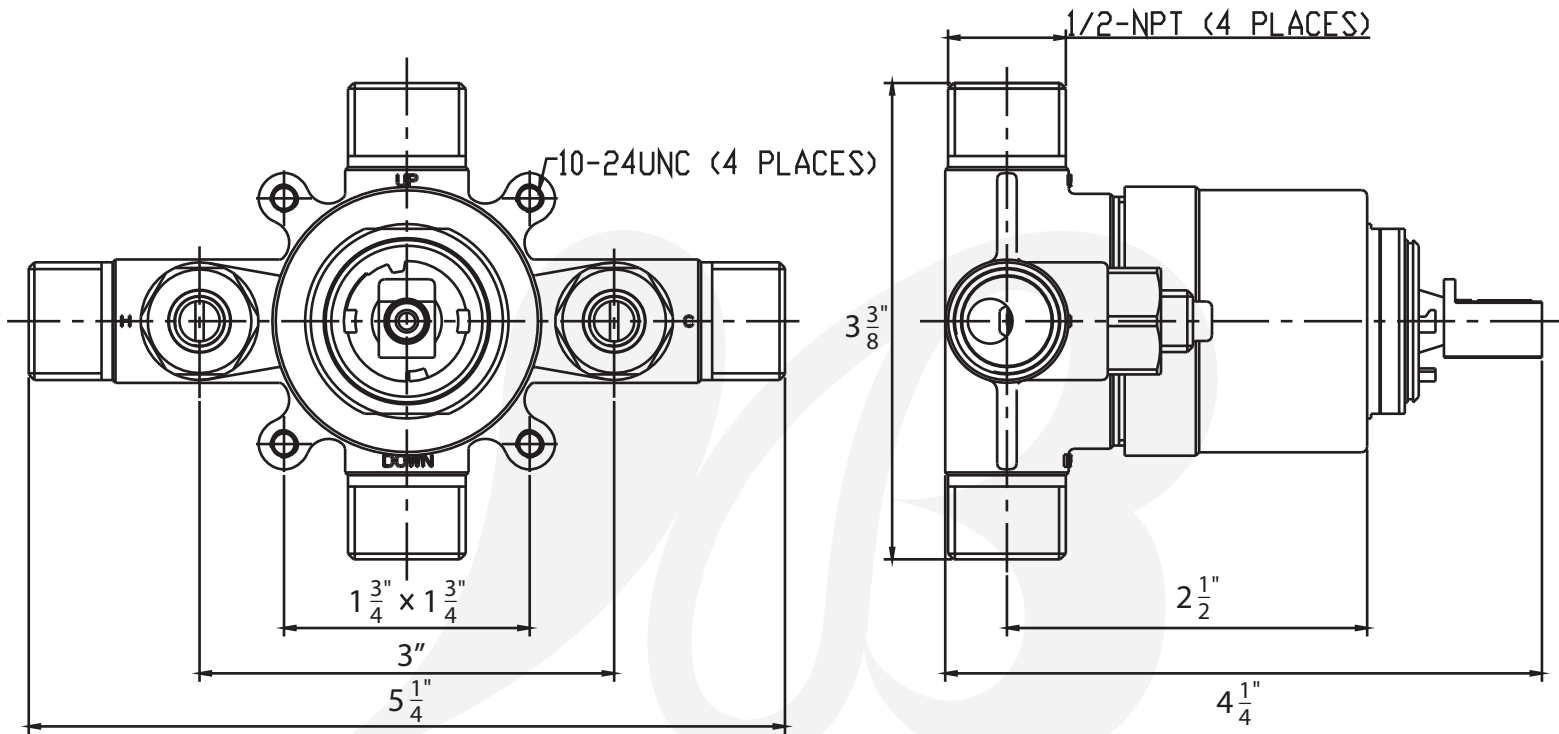

**Shower valve rough in - P0123199**

**Description**

- Ceramic disc valve
- Pressure Balanced cartridge
- Hot and cold one way check valves
- Forged brass valve body
- Universal 1/2" IPS and 1/2" CC fittings
- Hot and Cold service stops
- Back to back installation
- 4 Anchor points for face plate installation and blocking to secure valve in wall

P0123199

**Standards**

- Complies with IAPMO UPC/cUPC
- ASSE 1016-2011 compliant

**BREAK DOWN**  
**Component Parts List**

NO.	Part No	Qty
01	CTCP0362	3
02	ATBA0109	2
03	ATBY0176	1
04	CTTB0038	1
05	ATBA3002	1
06	CTCB0615	1
07	CTCP0361	1
08	CTST1005	2

Item Number	Type	Date
P0123199	Rough-in Valve	12/15/15