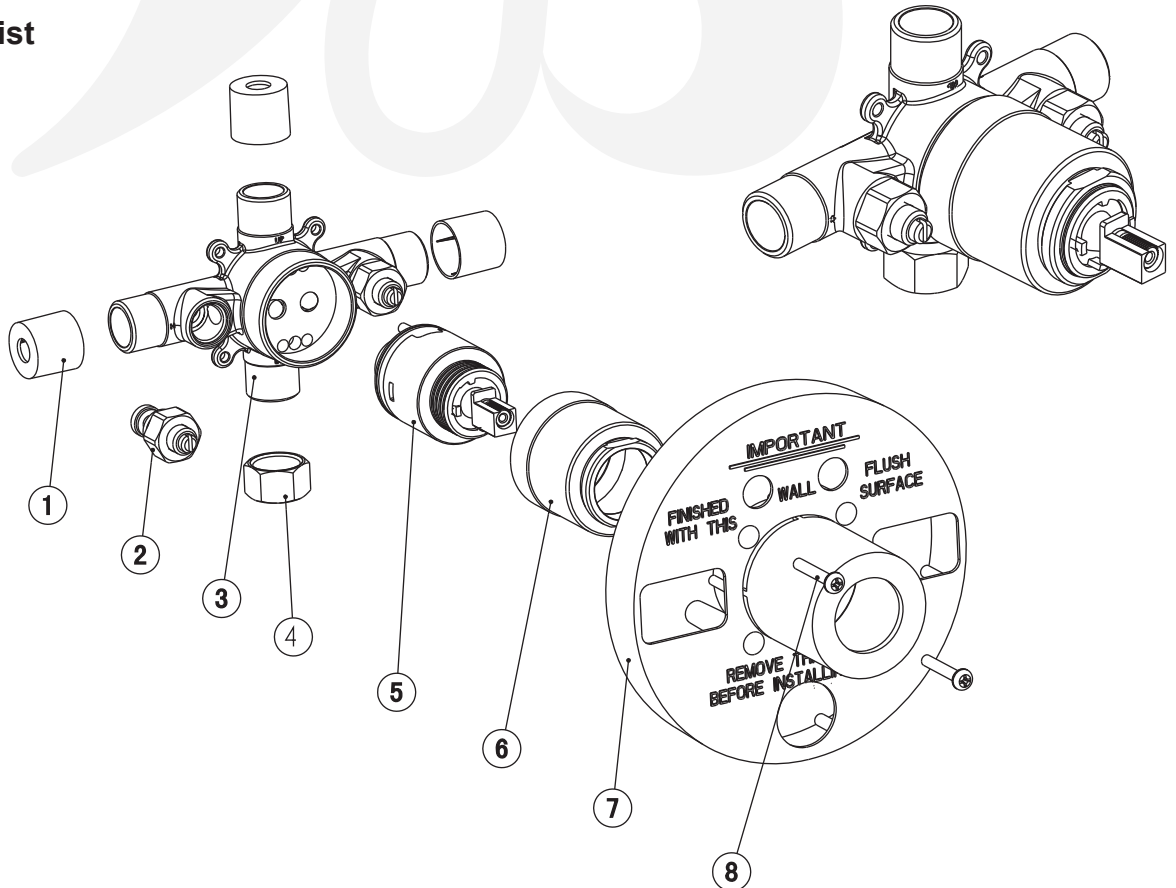

**Shower valve rough in - P0123199**

**Description**

- Ceramic disc valve
- Pressure Balanced cartridge
- Hot and cold one way check valves
- Forged brass valve body
- Universal 1/2" IPS and 1/2" CC fittings
- Hot and Cold service stops
- Back to back installation
- 4 Anchor points for face plate installation and blocking to secure valve in wall

P0123199

**Standards**

- Complies with IAPMO UPC/cUPC
- ASSE 1016-2011 compliant

**BREAK DOWN**  
**Component Parts List**

NO.	Part No	Qty
01	CTCP0362	3
02	ATBA0109	2
03	ATBY0176	1
04	CTTB0038	1
05	ATBA3002	1
06	CTCB0615	1
07	CTCP0361	1
08	CTST1005	2

Item Number	Type	Date
P0123199	Rough-in Valve	12/15/15