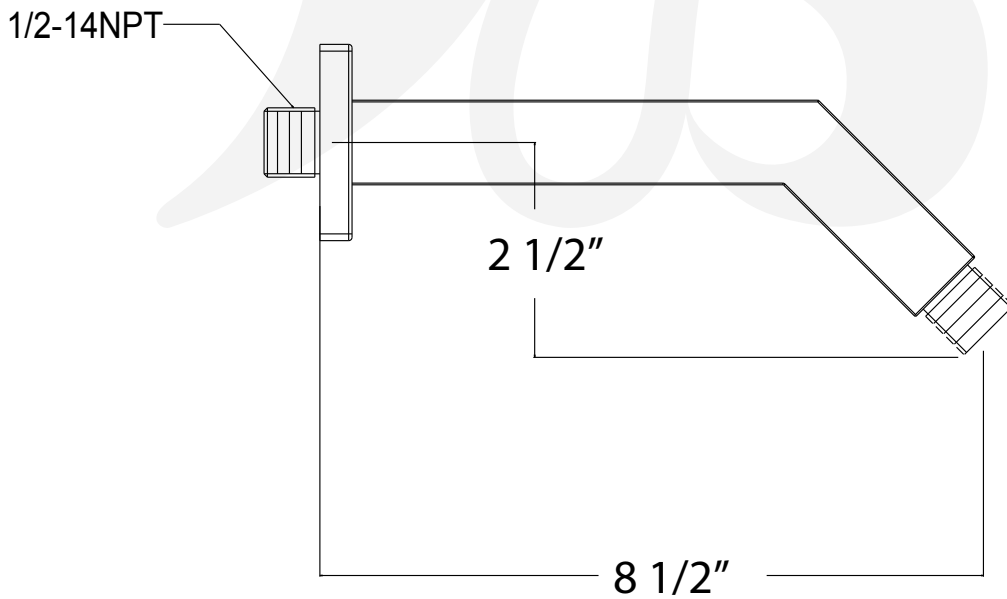

P1228101, P1228102 - Shower Arm

Description

- Shower arm
- Solid brass construction
- 1/2" connections

Colors / Finishes

- P1228101 - Chrome
- P1228102 - PVD Satin Nickel

Item Number	Type	Version	Date
P1228101, P1228102	Shower Arm	D	08/24/2017