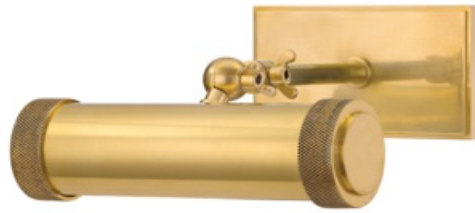

Ridgewood

Product ID **5808-AGB**

[Click to Show Price](#)

DIMENSIONAL INFORMATION

Height

4.50"

ADA Compliant

No

Canopy/Backplate

6.00"W X 3.25"H

Width

8.50"

Shade 1 Top W/Dia

2.00"

Minimum Height

7.50"

Maximum Height

10.50"

Extension

7.50"

Weight

2.00lb.

SHADE INFORMATION

Shade Top

2.00"

Shade Bottom

2.00"

Shade Height

2.00"

Shade Material

Metal

Shade Color