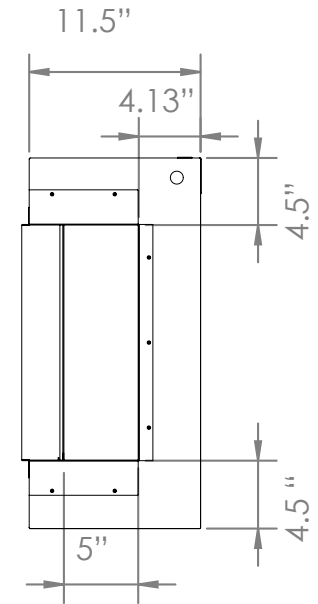

Part Number	LPM-8016
Series	Landscape Pro Multiview