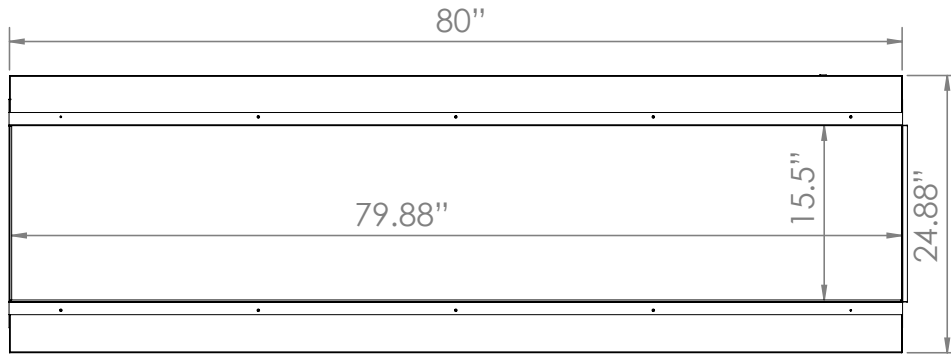

Part Number	LPM-8016
Series	Landscape Pro Multiview