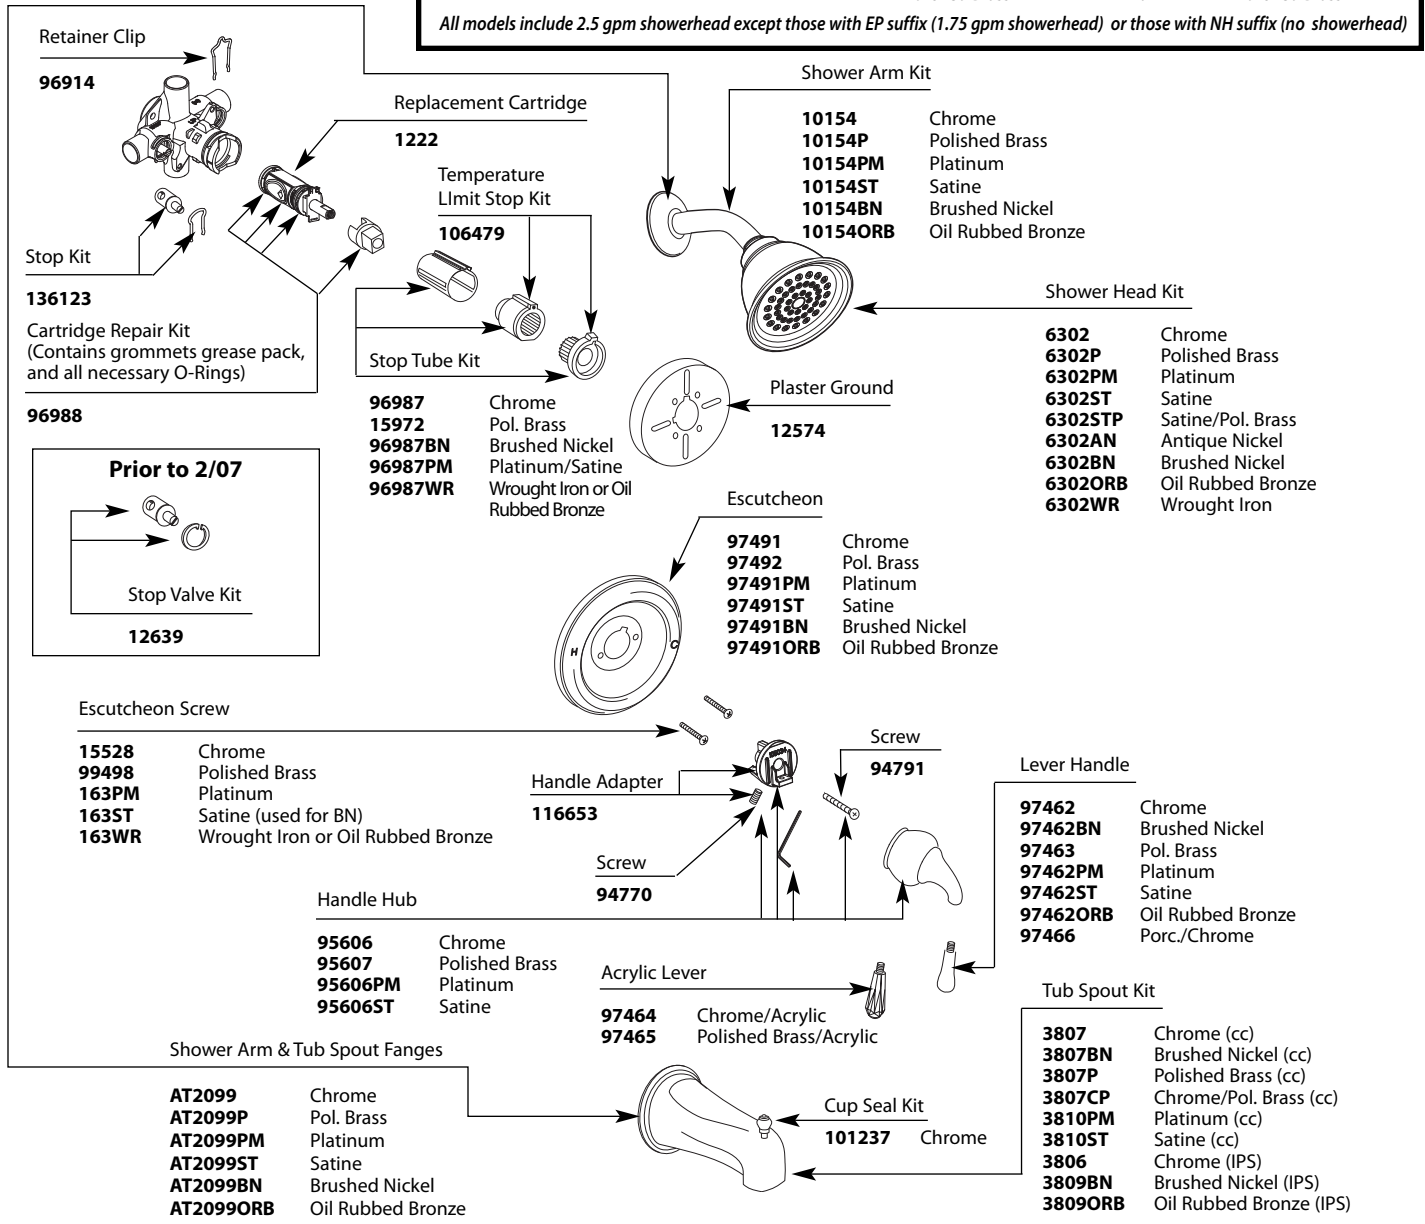

Buy it for looks. Buy it for life.®

Illustrated Parts

■ Order by Part Number

■ Trim can be used with 62300 series or 2500 series valve

Single Piece Handle

95626	Chrome
95626BN	Brushed Nickel
95626ORB	Oil Rubbed Bronze
95626P	Polished Brass

MONTICELLO® Posi-Temp® Single-Handle Tub/Shower Valve					
Valve Trim		Shower Only*		Tub/Shower*	
MODEL		MODEL		MODEL	
T2442	Chrome	T2444	Chrome	T2449	Chrome
T2442CP	Chrome/Polished Brass	T2444CP	Chrome/Polished Brass	T2449CP	Chrome/Polished Brass
T2442BN	Brushed Nickel	T2444BN	Brushed Nickel	T2449BN	Brushed Nickel
T2442PM	Platinum	T2444PM	Platinum	T2449PM	Platinum
T2442P	Polished Brass	T2444P	Polished Brass	T2449P	Polished Brass
		T2444EP	Chrome	T2449EP	Chrome
		T2444EPCP	Chrome/Polished Brass	T2449EPCP	Chrome/Polished Brass
		T2444EPBN	Brushed Nickel	T2449EPBN	Brushed Nickel
		T2444EPPM	Platinum	T2449EPPM	Platinum
		T2444EPP	Polished Brass	T2449EPP	Polished Brass
		T2444NH	Chrome	T2449NH	Chrome
		T2444NHCP	Chrome/Polished Brass	T2449NHCP	Chrome/Polished Brass
		T2444NHBN	Brushed Nickel	T2449NHBN	Brushed Nickel
		T2444NHMP	Platinum	T2449NHMP	Platinum
		T2444NHP	Polished Brass	T2449NHP	Polished Brass

All models include 2.5 gpm showerhead except those with EP suffix (1.75 gpm showerhead) or those with NH suffix (no showerhead)

Illustrated Parts

Buy it for looks. Buy it for life.®

MONTICELLO® POSI-TEMP® Single-Handle Tub/Shower

DISCONTINUED SKUS

Valve Trim		Shower Only			Tub/Shower		
MODEL		MODEL			MODEL		
T2442	T2442CP	T2444	T2444BN	T2444CP	T2449	T2449BN	T2449CP
T2343	T2442CPC	T2444PM	T2444P		T2449PM	T2449P	
T2442P	T2442BN	T2345	T2345CP	T2345P	T2347	T2347CP	T2347P
T2442PM		82241	82241PM	82247	82248	82248BN	82246
		82251PM	82251ST		82240PM	82250PM	82250
					82253ST	82301ORB	