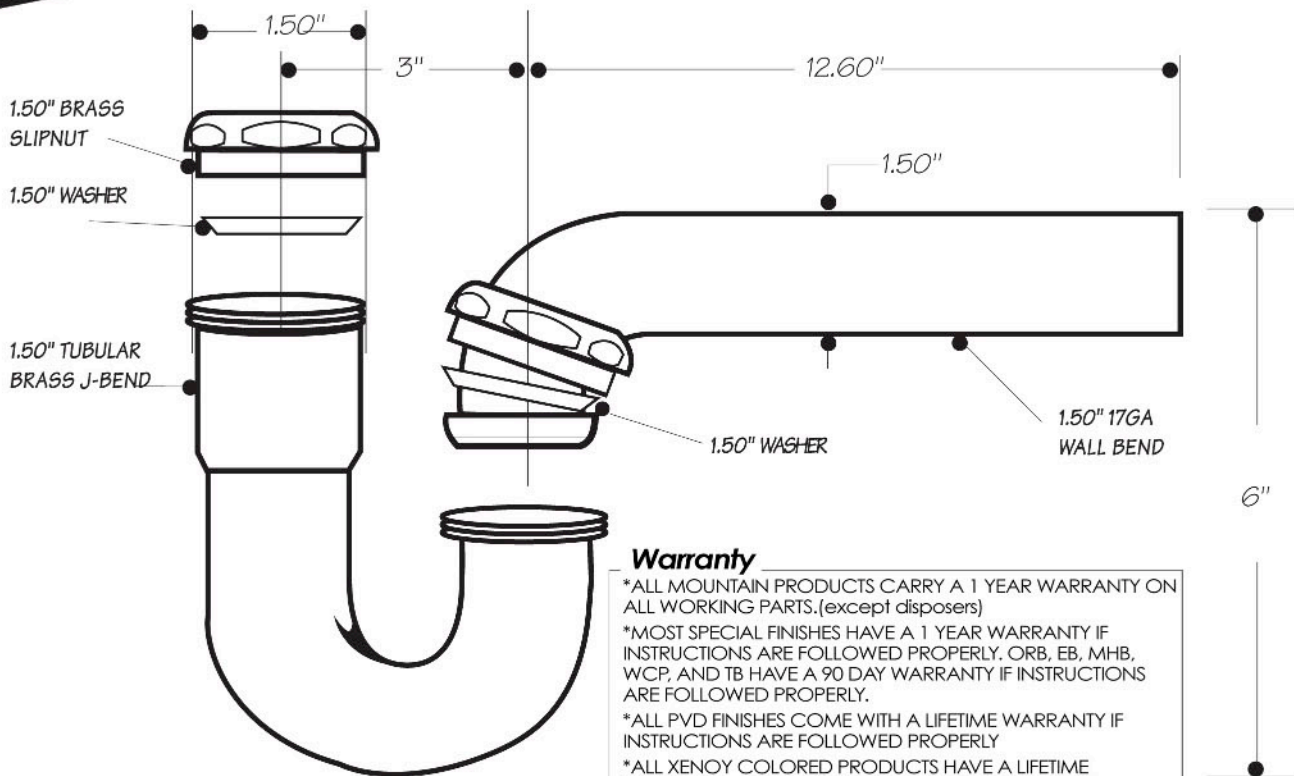

INSTALLATION DIMENSIONS

Warranty

- *ALL MOUNTAIN PRODUCTS CARRY A 1 YEAR WARRANTY ON ALL WORKING PARTS.(except disposers)
- *MOST SPECIAL FINISHES HAVE A 1 YEAR WARRANTY IF INSTRUCTIONS ARE FOLLOWED PROPERLY. ORB, EB, MHB, WCP, AND TB HAVE A 90 DAY WARRANTY IF INSTRUCTIONS ARE FOLLOWED PROPERLY.
- *ALL PVD FINISHES COME WITH A LIFETIME WARRANTY IF INSTRUCTIONS ARE FOLLOWED PROPERLY
- *ALL XENYO COLORED PRODUCTS HAVE A LIFETIME WARRANTY
- *USE OF PLUMBERS PUTTY ON PRODUCTS VOIDS WARRANTY

This model offers you the following features & benefits:

- 1-1/2" inlet and 1-1/2" outlet
- Can be used for exposed installations
- Without Flange
- Available in 21 finishes

<input type="checkbox"/> CPB - Polished Chrome	<input type="checkbox"/> ACP - Antique Copper
<input type="checkbox"/> SC - Satin Chrome	<input type="checkbox"/> PCP - Polished Copper
<input type="checkbox"/> PN - Polished Nickel	<input type="checkbox"/> ORB - Oil Rubbed Bronze
<input type="checkbox"/> BRN - Brushed Nickel	<input type="checkbox"/> VB - Venetian Bronze*
<input type="checkbox"/> PEW - Pewter	<input type="checkbox"/> PVDDB - Brushed Bronze
<input type="checkbox"/> PRN - Pearl Nickel	<input type="checkbox"/> TB - Tuscan Brass
<input type="checkbox"/> AB - Antique Brass	<input type="checkbox"/> MB - Matte Black
<input type="checkbox"/> SB - Satin Brass	<input type="checkbox"/> FG - French Gold
<input type="checkbox"/> PVD - Polished Brass	<input type="checkbox"/> GPB - Polished Gold
<input type="checkbox"/> WB - Weathered Brass	<input type="checkbox"/> SG - Satin Gold
<input type="checkbox"/> WCP - Weathered Copper	