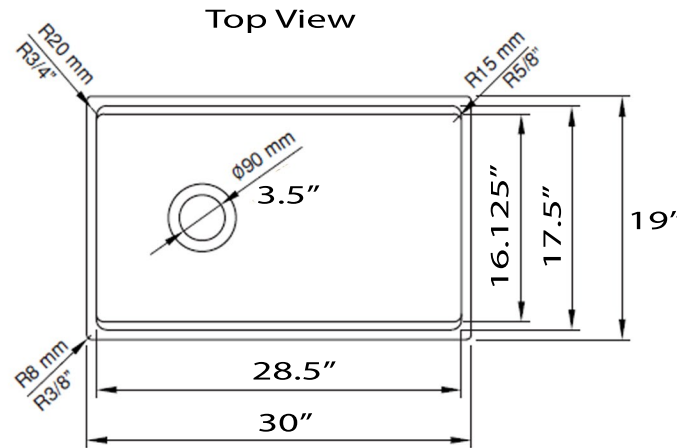

Cape Collection

Premium Genuine Fireclay Reversible 30-Inch
Workstation Farmhouse Apron Sink

Model: T-PS30W

| Overall Dimensions | Interior Bowl - Basin | Apron Height | Bowl Depth | Drain Dimensions |
|--------------------|-----------------------|--------------|-----------------|------------------|
| 30" x 19" x 10" | 28.5" x 16.125" | 10" | 8.875" at drain | 3.5" Opening |

Features

- Grid, Drain & Cutting board included
- Built In ledge holds included cutting board
- Premium Fireclay Sink
- Reversible -Side-set drain - can be placed on either side
- Sloped basin for superior drainage
- Material is sound absorbing and stain-resistant
- Non-porous surface is hygienic and scratch resistant
- Nominal dimensions - may vary by .25"
- Due to sink thickness - may require an extended flange
- Requires Apron style base cabinet