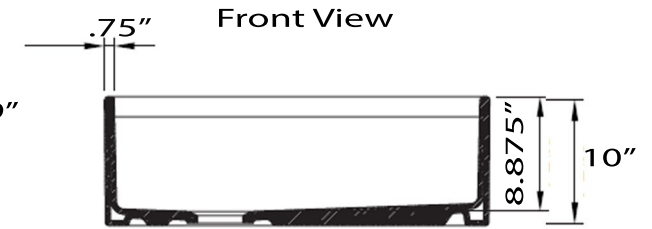

Cape Collection

Premium Genuine Fireclay Reversible 30-Inch
Workstation Farmhouse Apron Sink

Model: T-PS30W

| Overall Dimensions | Interior Bowl - Basin | Apron Height | Bowl Depth | Drain Dimensions |
|--------------------|-----------------------|--------------|-----------------|------------------|
| 30" x 19" x 10" | 28.5" x 16.125" | 10" | 8.875" at drain | 3.5" Opening |

Features

- Grid, Drain & Cutting board included
- Built In ledge holds included cutting board
- Premium Fireclay Sink
- Reversible -Side-set drain - can be placed on either side
- Sloped basin for superior drainage
- Material is sound absorbing and stain-resistant
- Non-porous surface is hygienic and scratch resistant
- Nominal dimensions - may vary by .25"
- Due to sink thickness - may require an extended flange
- Requires Apron style base cabinet