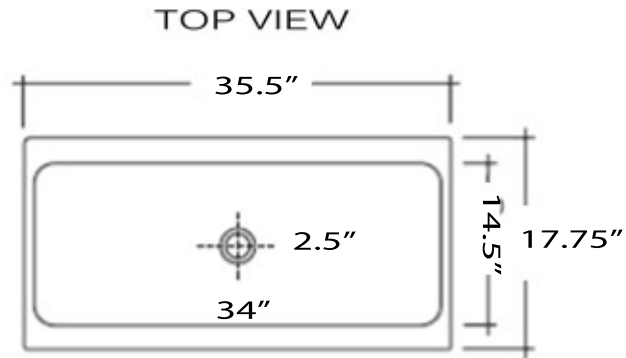

Brant Point Collection
Fireclay Bath Vessel Sink

MODEL:
Canal35-90

Overall Dimensions	Interior Bowl	Interior Depth	Exterior Height	Drain Dimensions
35.5" x 17.75"	34" x 14.5"	7"	7.875"	2.5"

FEATURES

- Premium Italian Fireclay
- Template Not Included
- Easy Clean
- White Porcelain Enamel Glaze
- No Overflow
- Limited Warranty
- 2.5" European Drain Opening

*Nominal Dimensions, actual may vary by up to .25"

PROJECT/ NAME:

ARCHITECT/CONTRACTOR:

MODEL:

JOB NOTES: