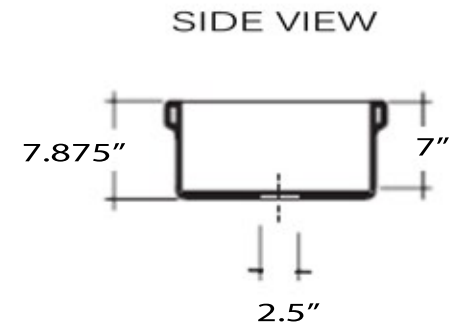

Brant Point Collection
Fireclay Bath Vessel Sink

MODEL:
Canal35-90

Overall Dimensions	Interior Bowl	Interior Depth	Exterior Height	Drain Dimensions
35.5" x 17.75"	34" x 14.5"	7"	7.875"	2.5"

FEATURES

- Premium Italian Fireclay
- Template Not Included
- Easy Clean
- White Porcelain Enamel Glaze
- No Overflow
- Limited Warranty
- 2.5" European Drain Opening

*Nominal Dimensions, actual may vary by up to .25"

PROJECT/ NAME:

ARCHITECT/CONTRACTOR:

MODEL:

JOB NOTES: