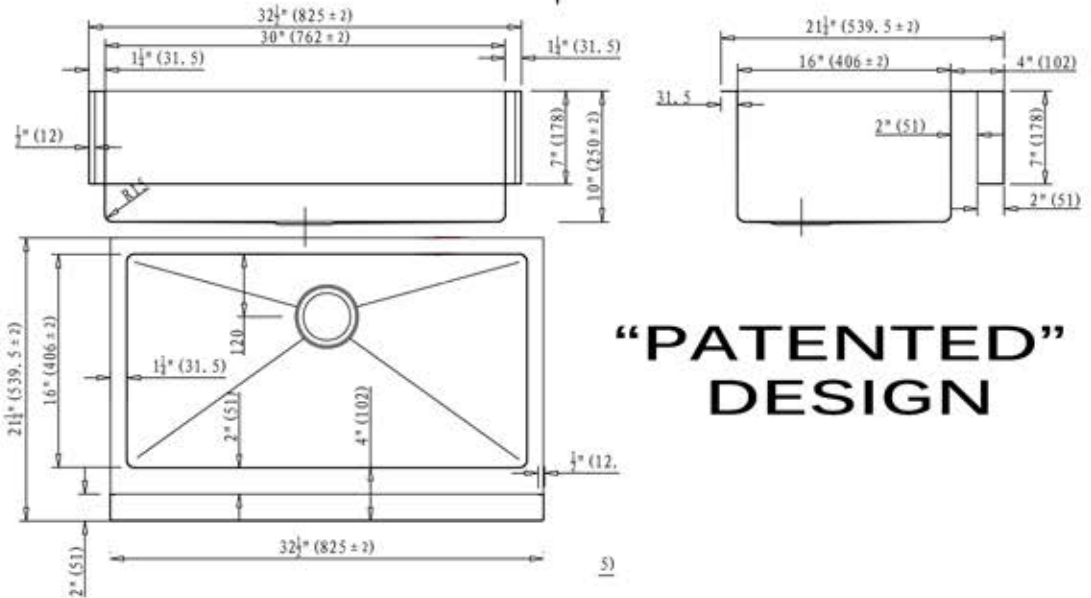

# Nantucket

S I N K S

MODEL:  
**EZAPRON33**

**"PATENTED"  
DESIGN**

Overall Dimensions	Large Bowl	Apron Height	Bowl Depth	Drain Dimensions
32.5" x 21.25"	30"x 16"	7"	10"	3.5" Opening