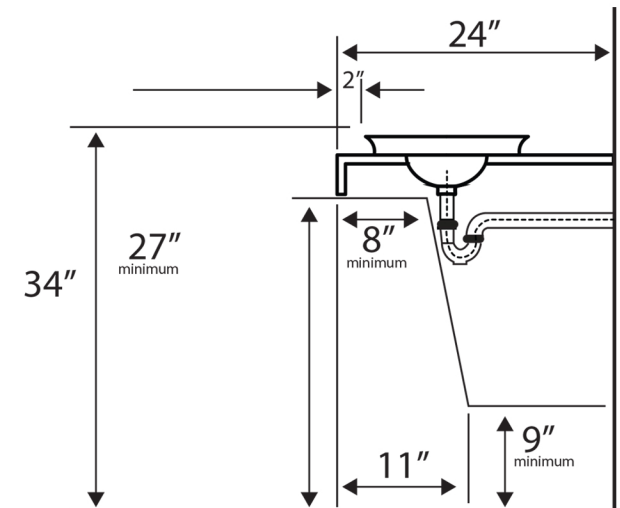

Regatta Collection

Fireclay Bathroom Vanity Sink

MODEL:
RC77240GF "Lugano"

Overall Dimensions	Interior Bowl	Interior Depth	Height	Drain Dimensions
17.75" Diameter"	9.25" Diameter	5" overall 2.375" Inner basin	2.625" installed 6.375" overall	1.75"

FEATURES

- Genuine Italian Fireclay
- Nominal Dimensions - Actual may vary by 1/4"
- Semi-recessed vessel mount; Template not included
- 24k gold leaf
- No overflow
- Made in Italy
- Do not clean with abrasive cleansers or pads
- Limited Warranty For Manufacturer defects