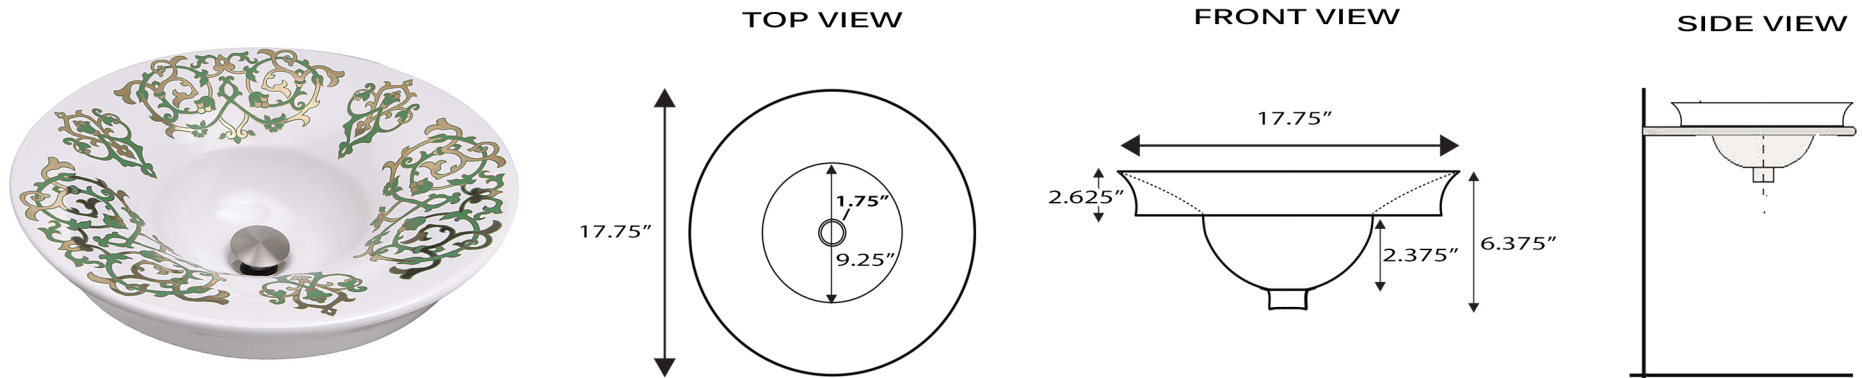

Regatta Collection

Fireclay Bathroom Vanity Sink

MODEL:
RC77240GF "Lugano"

Overall Dimensions	Interior Bowl	Interior Depth	Height	Drain Dimensions
17.75" Diameter"	9.25" Diameter	5" overall 2.375" Inner basin	2.625" installed 6.375" overall	1.75"

FEATURES

- Genuine Italian Fireclay
- Nominal Dimensions - Actual may vary by 1/4"
- Semi-recessed vessel mount; Template not included
- 24k gold leaf
- No overflow
- Made in Italy
- Do not clean with abrasive cleansers or pads
- Limited Warranty For Manufacturer defects