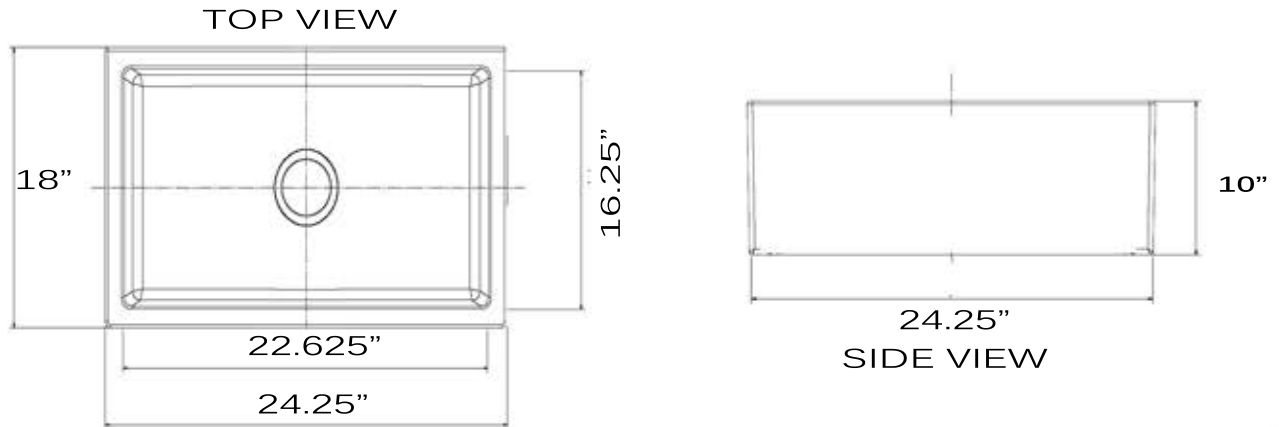

Fireclay Collection

Premium Fireclay Farmhouse Apron Sink

MODEL:
T-FCFS24

Overall Dimensions	Large Bowl	Apron Height	Bowl Depth	Drain Dimensions
24.25" X 18"	22.625" X 16.25"	10"	8.25"	3.5" Opening

Please Be Advised

- (Nominal Dimensions*) Actual Dimensions may vary by 1/4"
- Template Not included
- Custom Cabinet Required
- **Very Heavy** 2 Person lift Recommended

FEATURES

- Premium Fireclay Sink
- Includes Grid and Drain
- Made in Turkey
- Limited Warranty