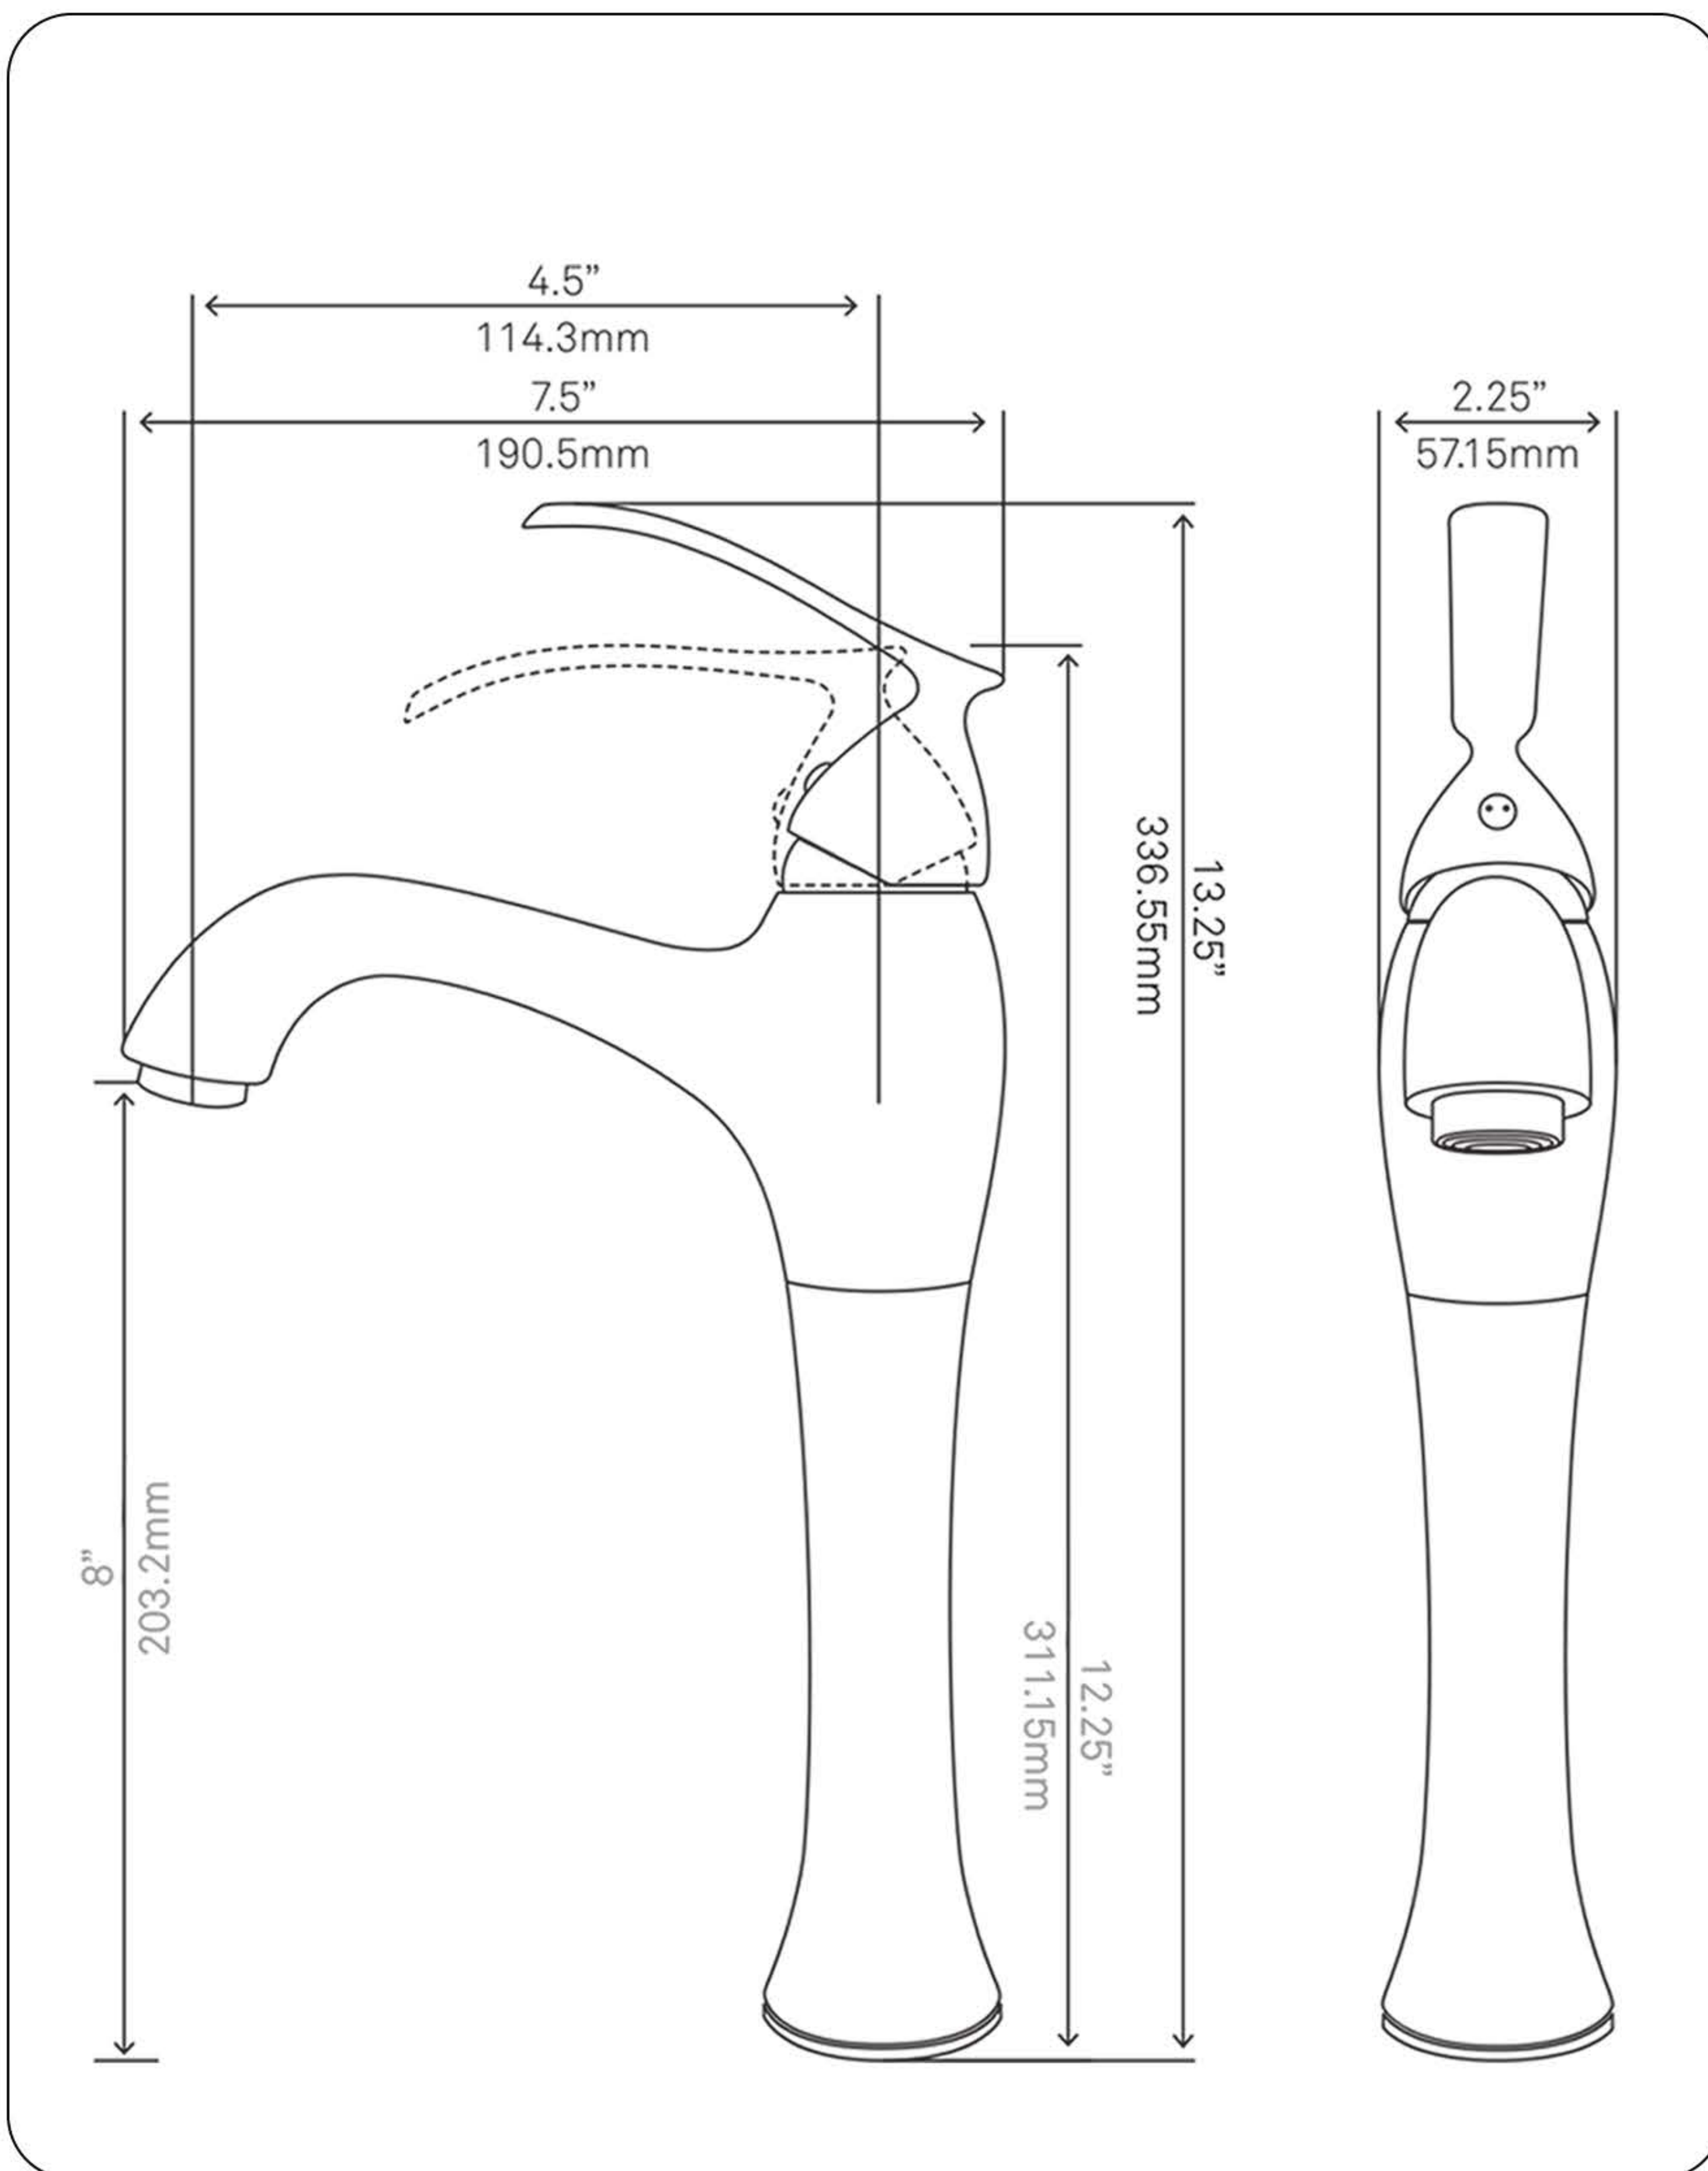

NOTES

Novatto reserves the right (1) to make changes in specifications and materials, and (2) to change or discontinue models, both without notice or obligation. Dimensions are for reference only, see www.NovattoInc.com for finish options and product availability.

Novatto Inc
TOLL FREE 844.404.4242
www.NovattoInc.com