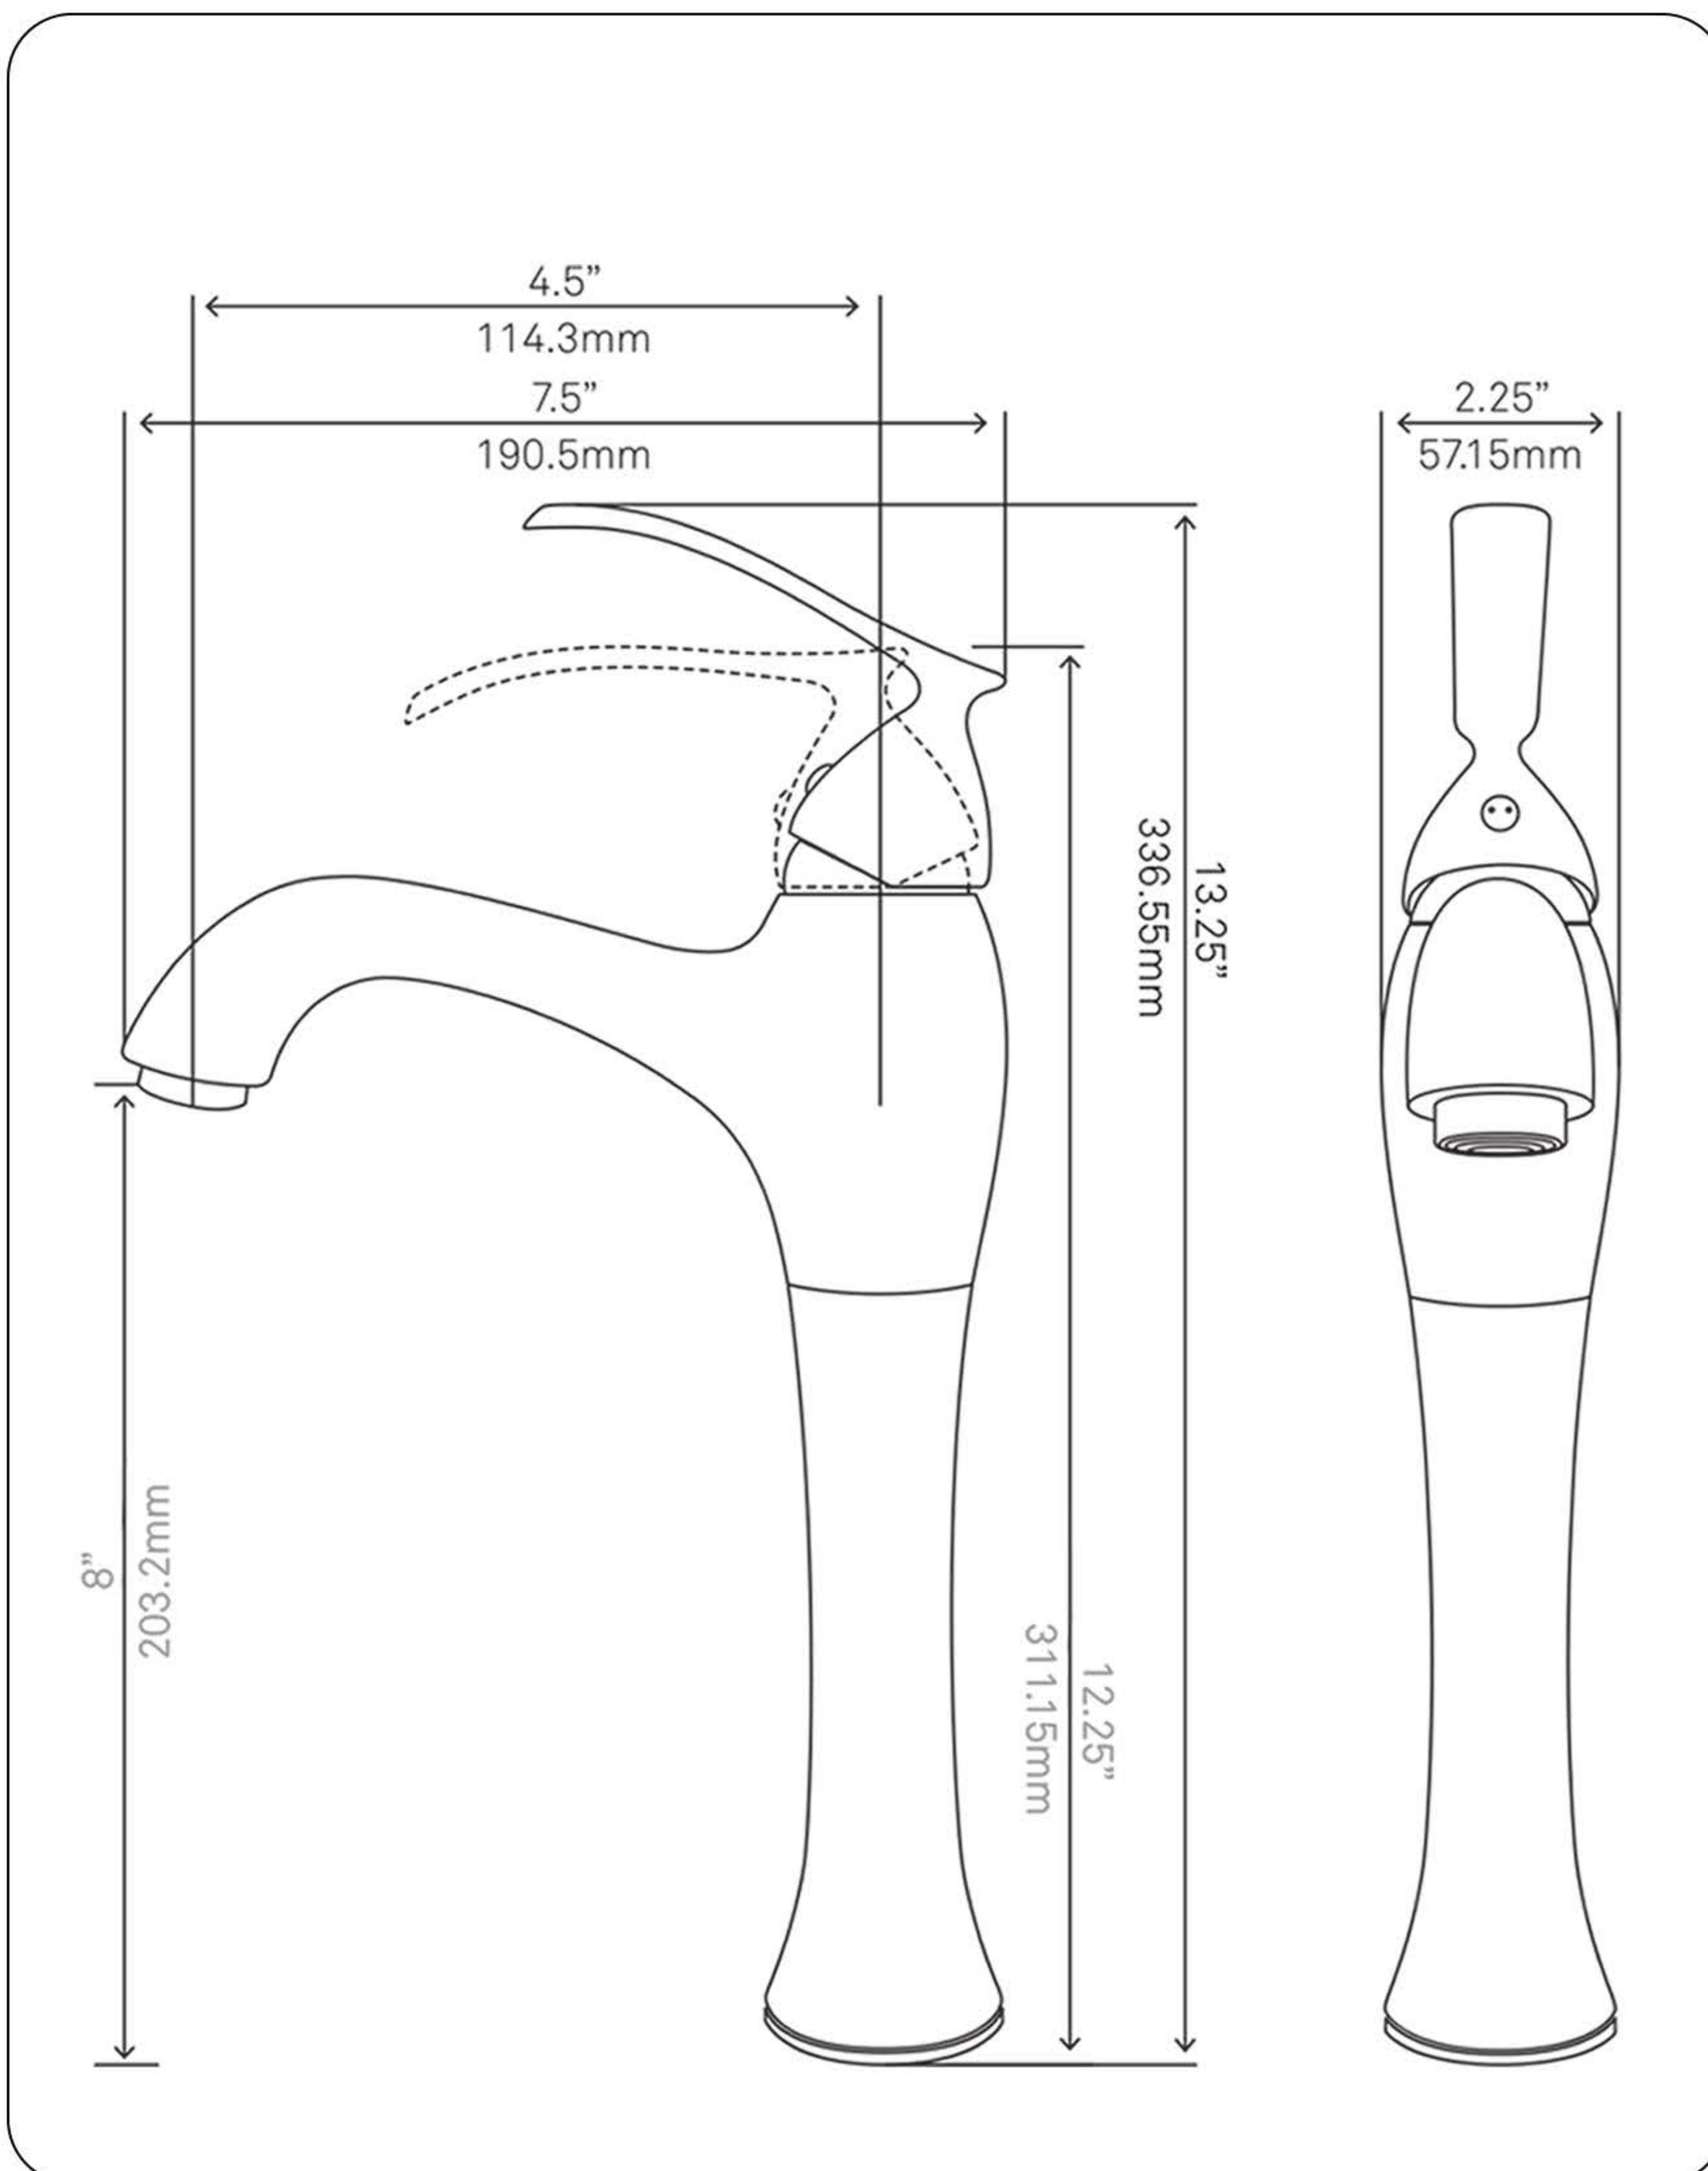

NOTES

Novatto reserves the right (1) to make changes in specifications and materials, and (2) to change or discontinue models, both without notice or obligation. Dimensions are for reference only, see www.NovattoInc.com for finish options and product availability.

Novatto Inc
TOLL FREE 844.404.4242
www.NovattoInc.com