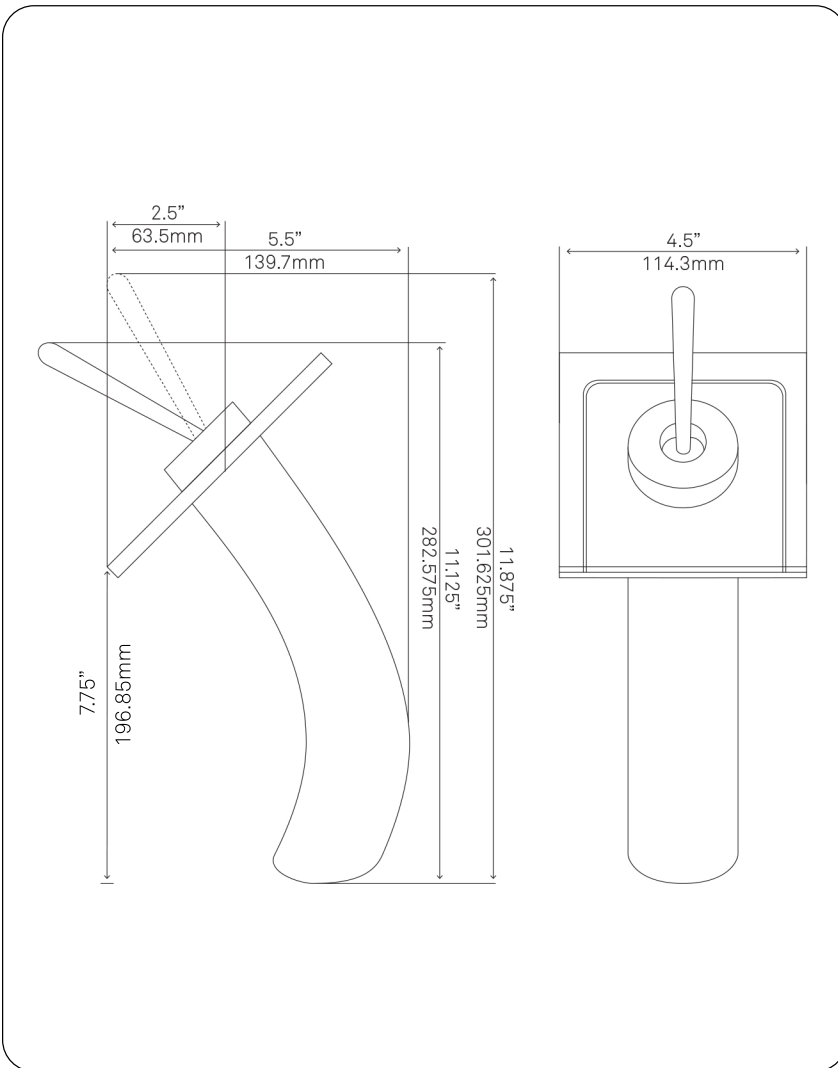

NOTES

Novatto reserves the right (1) to make changes in specifications and materials, and (2) to change or discontinue models, both without notice or obligation. Dimensions are for reference only, see www.NovattoInc.com for finish options and product availability.

Novatto Inc
TOLL FREE 844.404.4242
www.NovattoInc.com