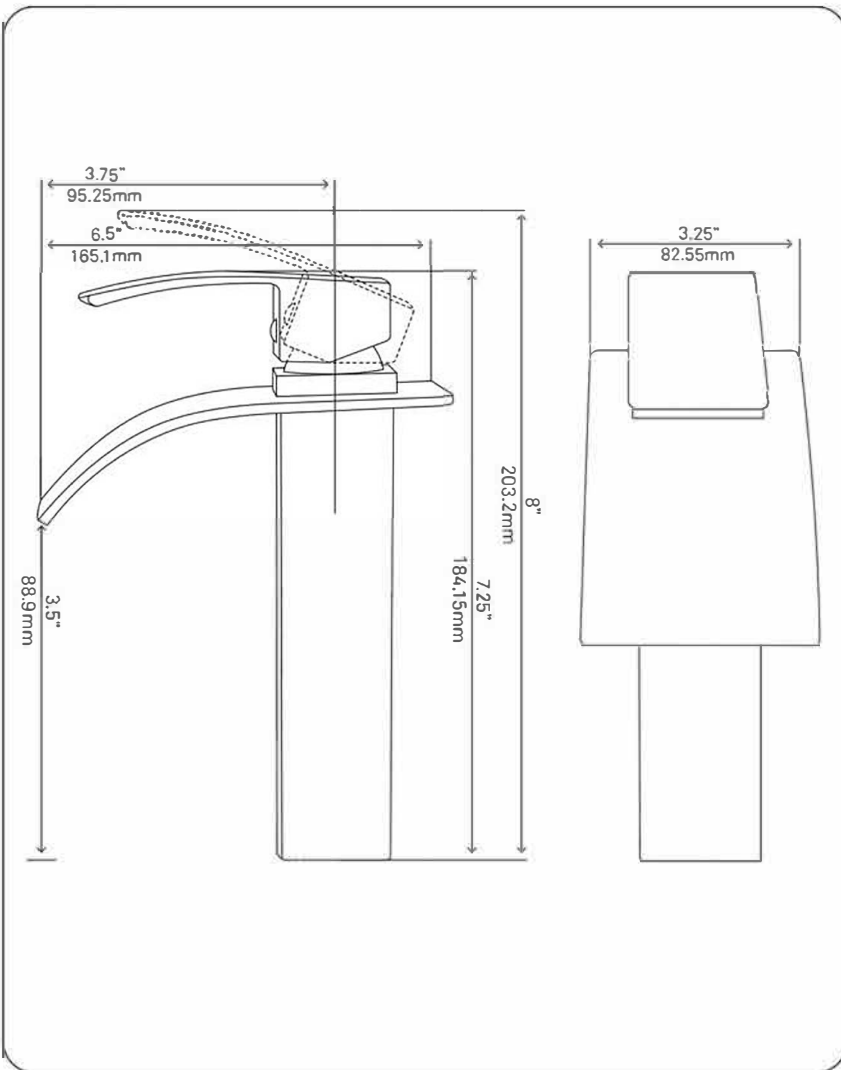

NOTES

Novatto reserves the right (1) to make changes in specifications and materials, and (2) to change or discontinue models, both without notice or obligation. Dimensions are for reference only, see www.NovattoInc.com for finish options and product availability.

Novatto Inc
TOLL FREE 844.404.4242
www.NovattoInc.com