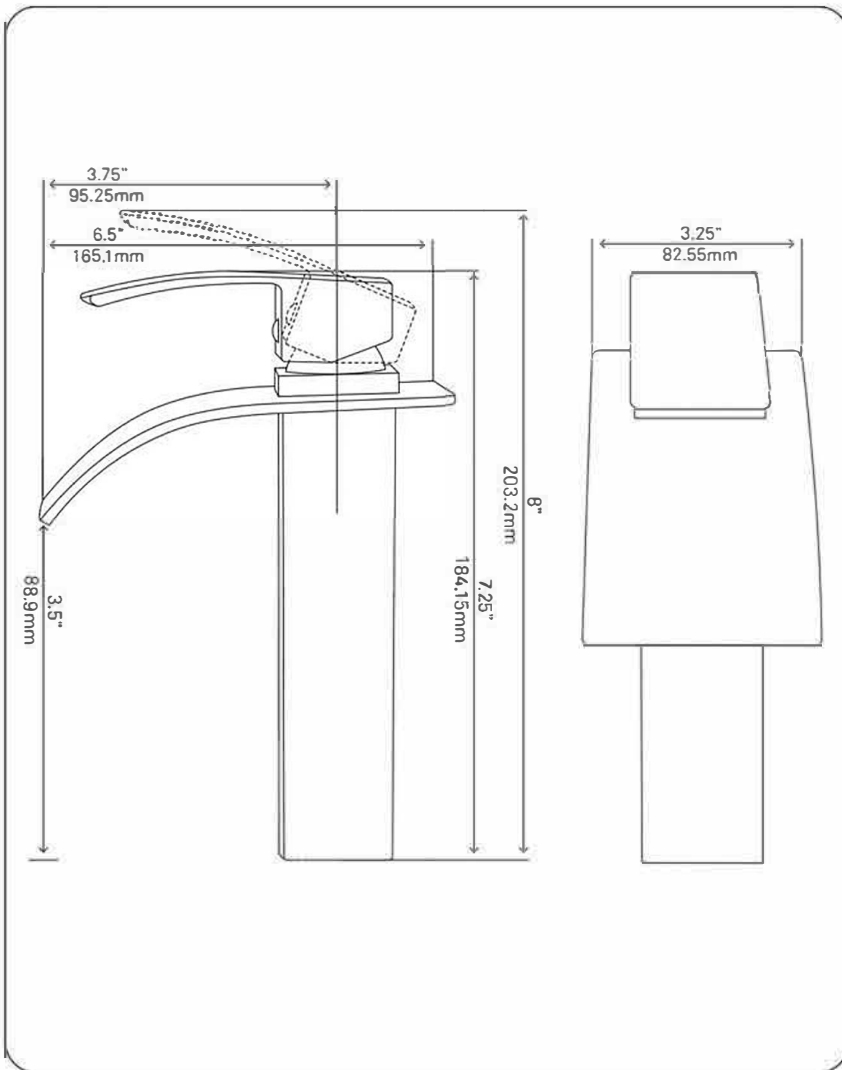

NOTES

Novatto reserves the right (1) to make changes in specifications and materials, and (2) to change or discontinue models, both without notice or obligation. Dimensions are for reference only, see www.NovattoInc.com for finish options and product availability.

Novatto Inc
TOLL FREE 844.404.4242
www.NovattoInc.com