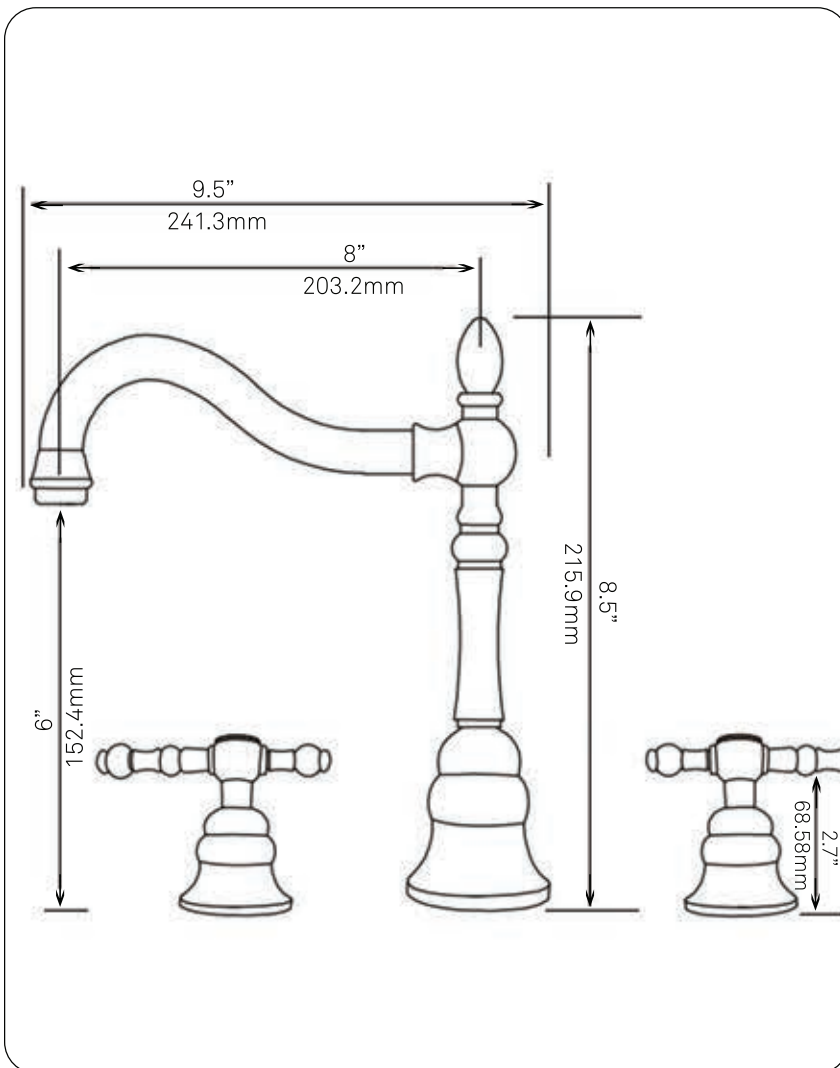

NOTES

Novatto reserves the right (1) to make changes in specifications and materials, and (2) to change or discontinue models, both without notice or obligation. Dimensions are for reference only, see www.NovattoInc.com for finish options and product availability.

Novatto Inc
TOLL FREE 844.404.4242
www.NovattoInc.com