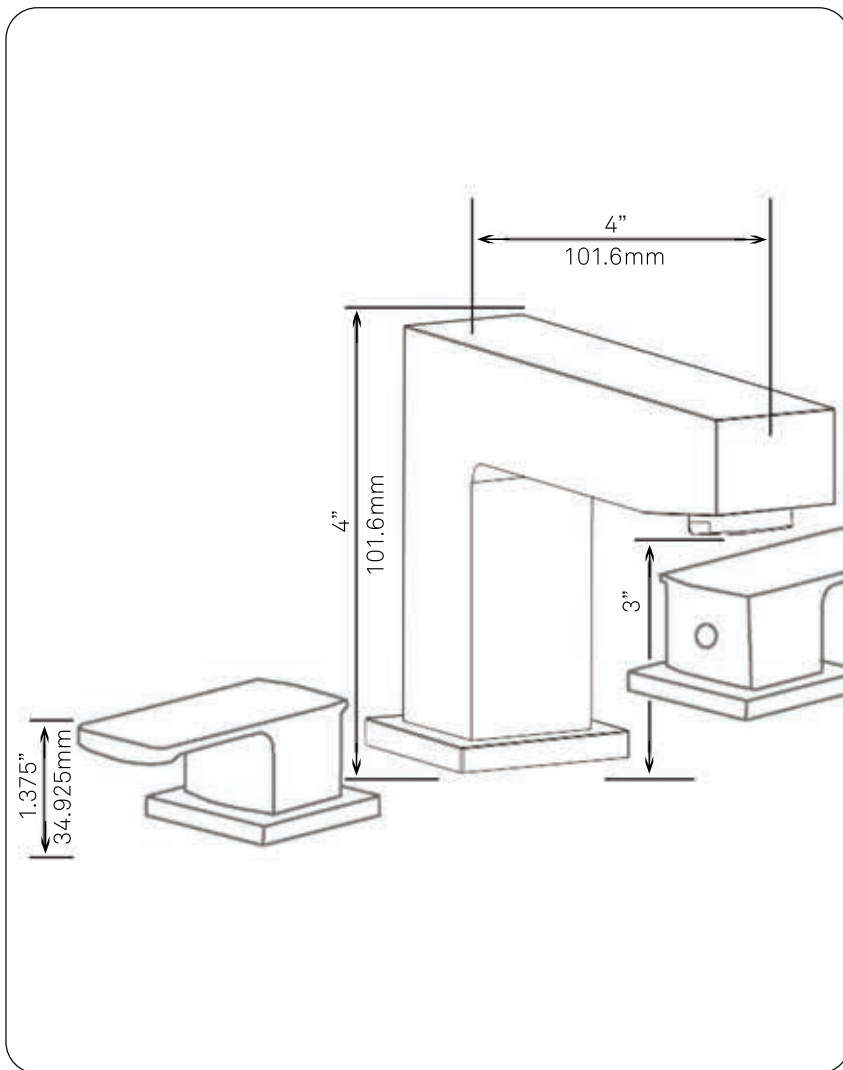

NOTES

Novatto reserves the right (1) to make changes in specifications and materials, and (2) to change or discontinue models, both without notice or obligation. Dimensions are for reference only, see www.NovattoInc.com for finish options and product availability.

Novatto Inc
TOLL FREE 844.404.4242
www.NovattoInc.com