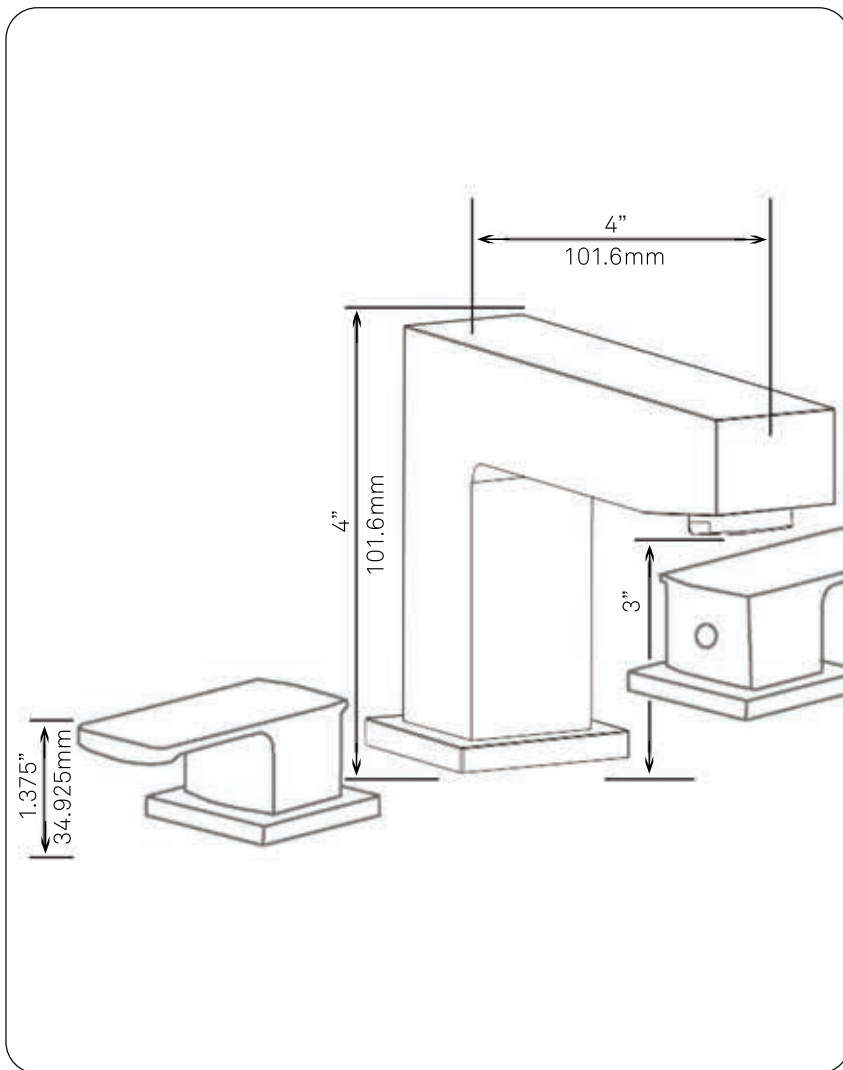

NBF-127BN JAX Widespread 2-Handle Bath Faucet, Brushed Nickel

Requested By: _____

Specific Features: _____

STANDARD SPECIFICATIONS:

- Lavatory faucet with PVD brushed nickel finish
- Quarter turn handles
- 8 -16" widespread
- Solid brass construction
- Three holes, deck mount installation
- 1.375 or 1.5-inch counter diameter hole required
- cUPC and AB1953 low lead compliant
- NSF 61 and NSF 372 certified
- ADA compliant

WARRANTY:

- Limited lifetime warranty
- See www.NovattoInc.com for details

COORDINATING ACCESSORIES:

- PUD-BN-0 pop-up drain with overflow
- Glacier Ice Restoration and Sealer kit

NOTES

Novatto reserves the right (1) to make changes in specifications and materials, and (2) to change or discontinue models, both without notice or obligation. Dimensions are for reference only, see www.NovattoInc.com for finish options and product availability.