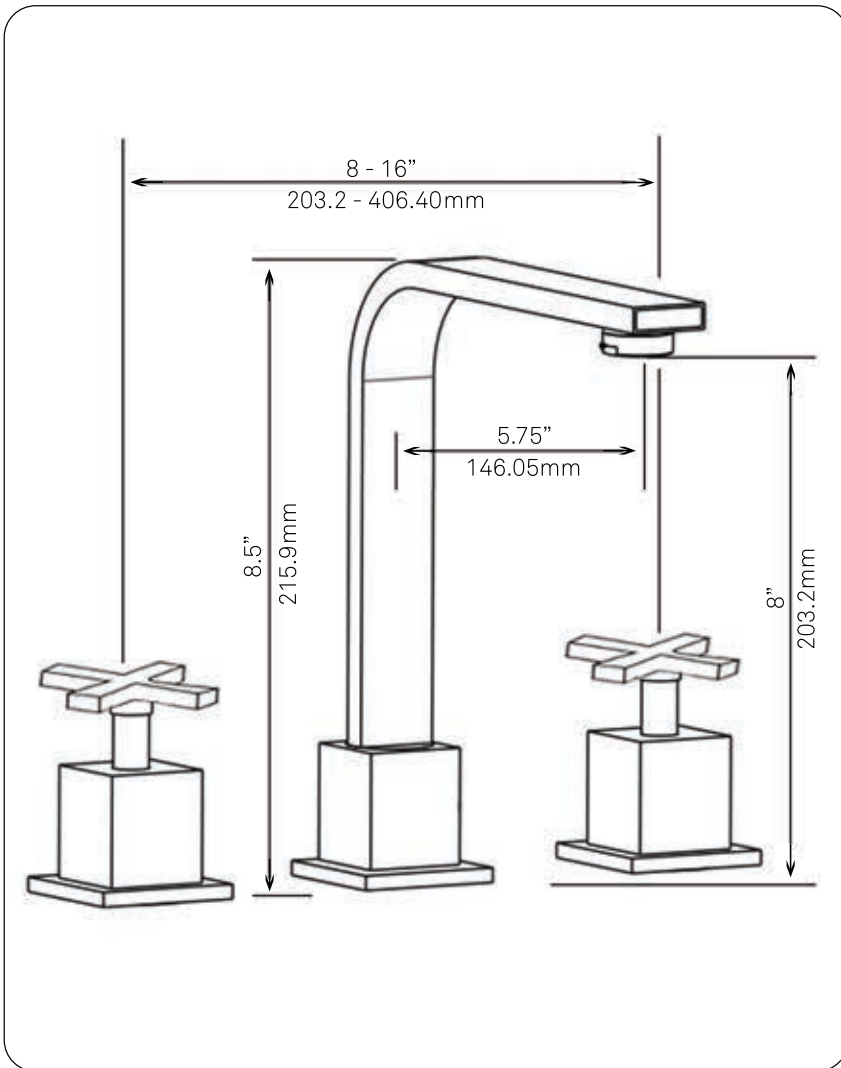

NOTES

Novatto reserves the right (1) to make changes in specifications and materials, and (2) to change or discontinue models, both without notice or obligation. Dimensions are for reference only, see www.NovattoInc.com for finish options and product availability.

Novatto Inc
TOLL FREE 844.404.4242
www.NovattoInc.com