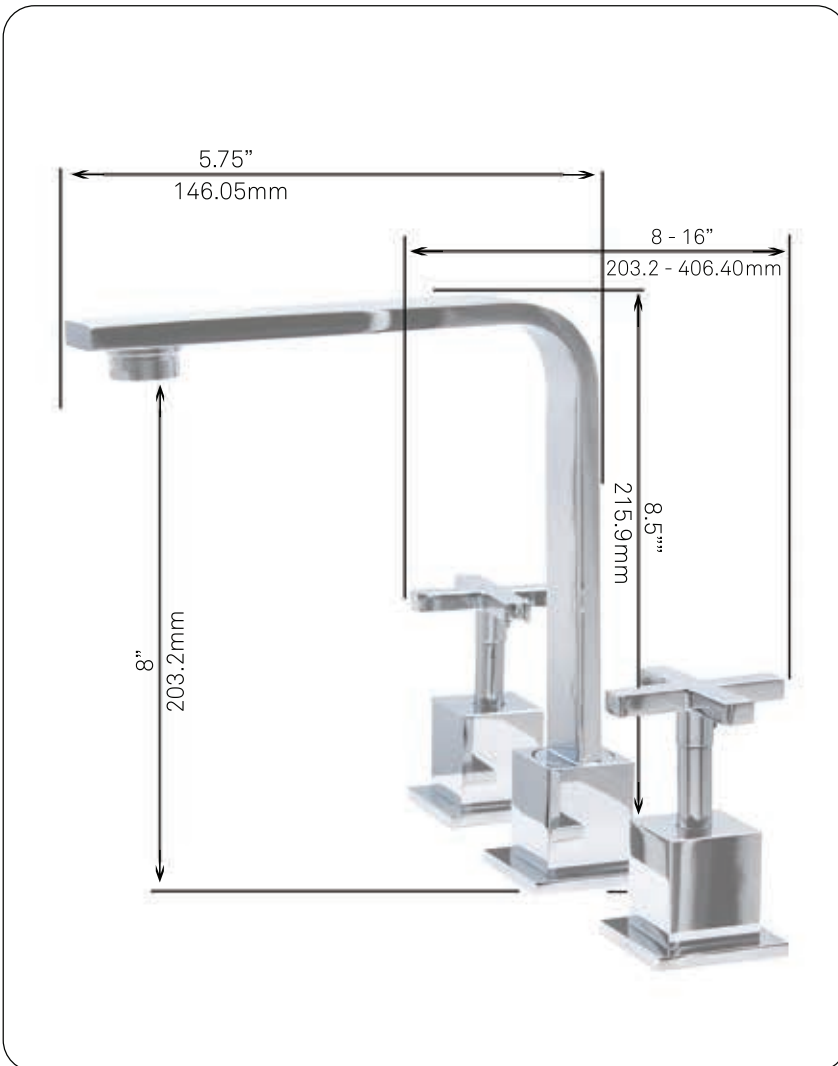

NBF-836CH MULD Widespread 2-Handle Lav Faucet, Chrome

Requested By: _____

Specific Features: _____

STANDARD SPECIFICATIONS:

- Lavatory faucet with chrome finish
- Double handles
- 8 - 16" widespread
- Solid brass construction
- Three holes, deck mount installation
- 1.375 or 1.5-inch counter diameter hole required
- cUPC and AB1953 low lead compliant
- NSF 61 and NSF 372 certified

WARRANTY:

- Limited lifetime warranty
- See www.NovattoInc.com for details

COORDINATING ACCESSORIES:

- PUD-CH-0 pop-up drain with overflow
- Glacier Ice Restoration and Sealer kit

NOTES

Novatto reserves the right (1) to make changes in specifications and materials, and (2) to change or discontinue models, both without notice or obligation. Dimensions are for reference only, see www.NovattoInc.com for finish options and product availability.