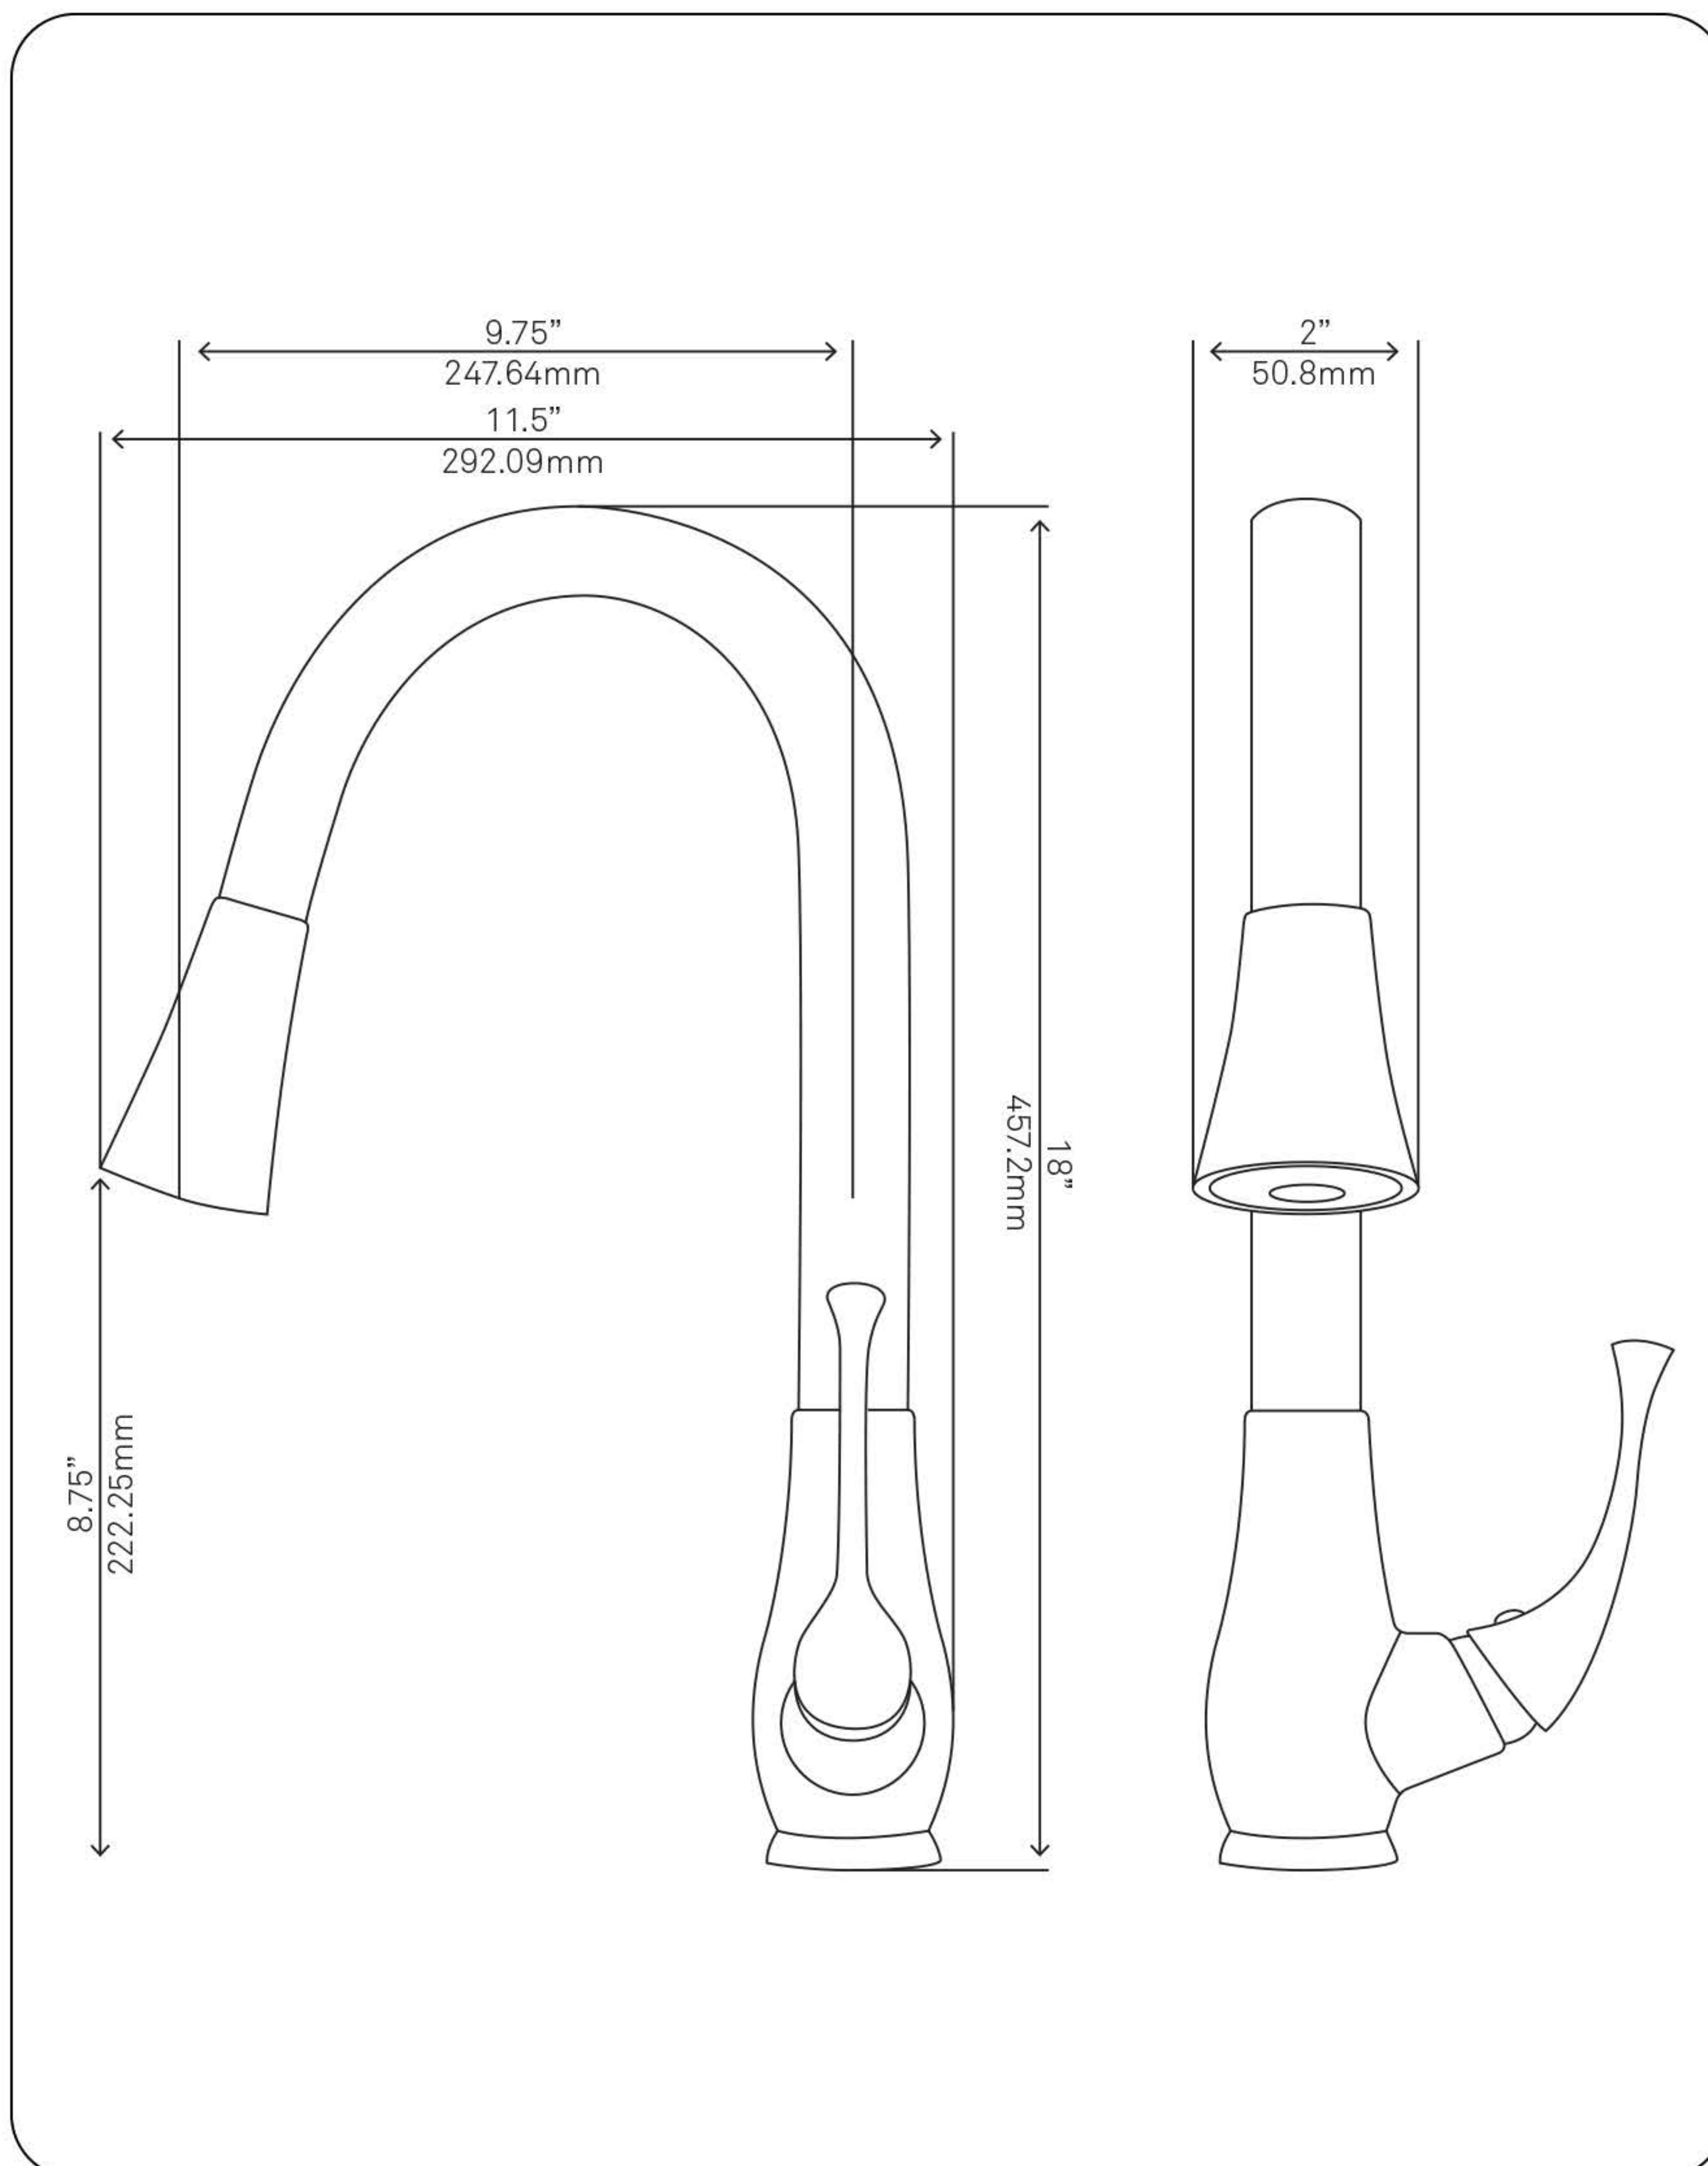

NOTES

Novatto reserves the right (1) to make changes in specifications and materials, and (2) to change or discontinue models, both without notice or obligation. Dimensions are for reference only, see www.NovattoInc.com for finish options and product availability.

Novatto Inc
TOLL FREE 844.404.4242
www.NovattoInc.com