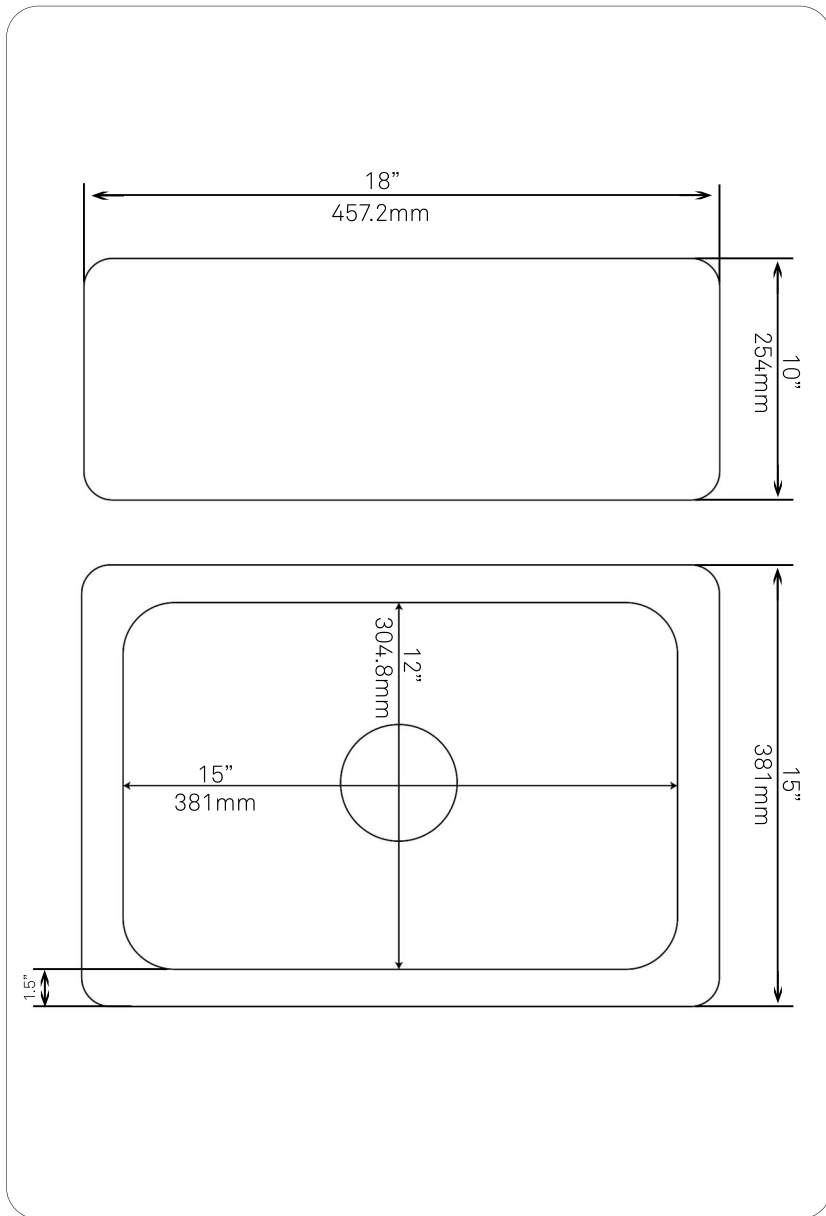

NOTES

Novatto reserves the right (1) to make changes in specifications and materials, and (2) to change or discontinue models, both without notice or obligation. Dimensions are for reference only, see www.NovattoInc.com for finish options and product availability.

Novatto Inc
TOLL FREE 844.404.4242
www.NovattoInc.com