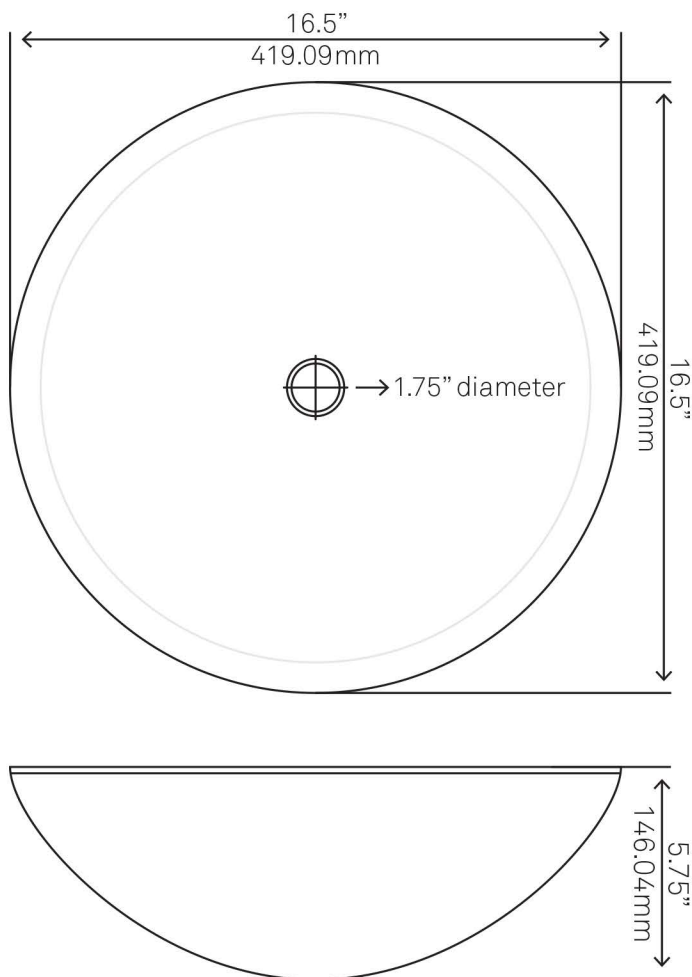

NOHP-G021 MODELLO Glass Vessel Bathroom Sink

Requested By:

Specific Features:

STANDARD SPECIFICATIONS:

- Round hand painted vessel sink
- Off-white, yellow and orange floral pattern
- High tempered glass
- Stain and scratch resistant inside
- Textured painted outside
- Above counter installation
- Standard U.S. plumbing connection
- 1.75-inch drain opening
- Novatto faucet and drain sold separately