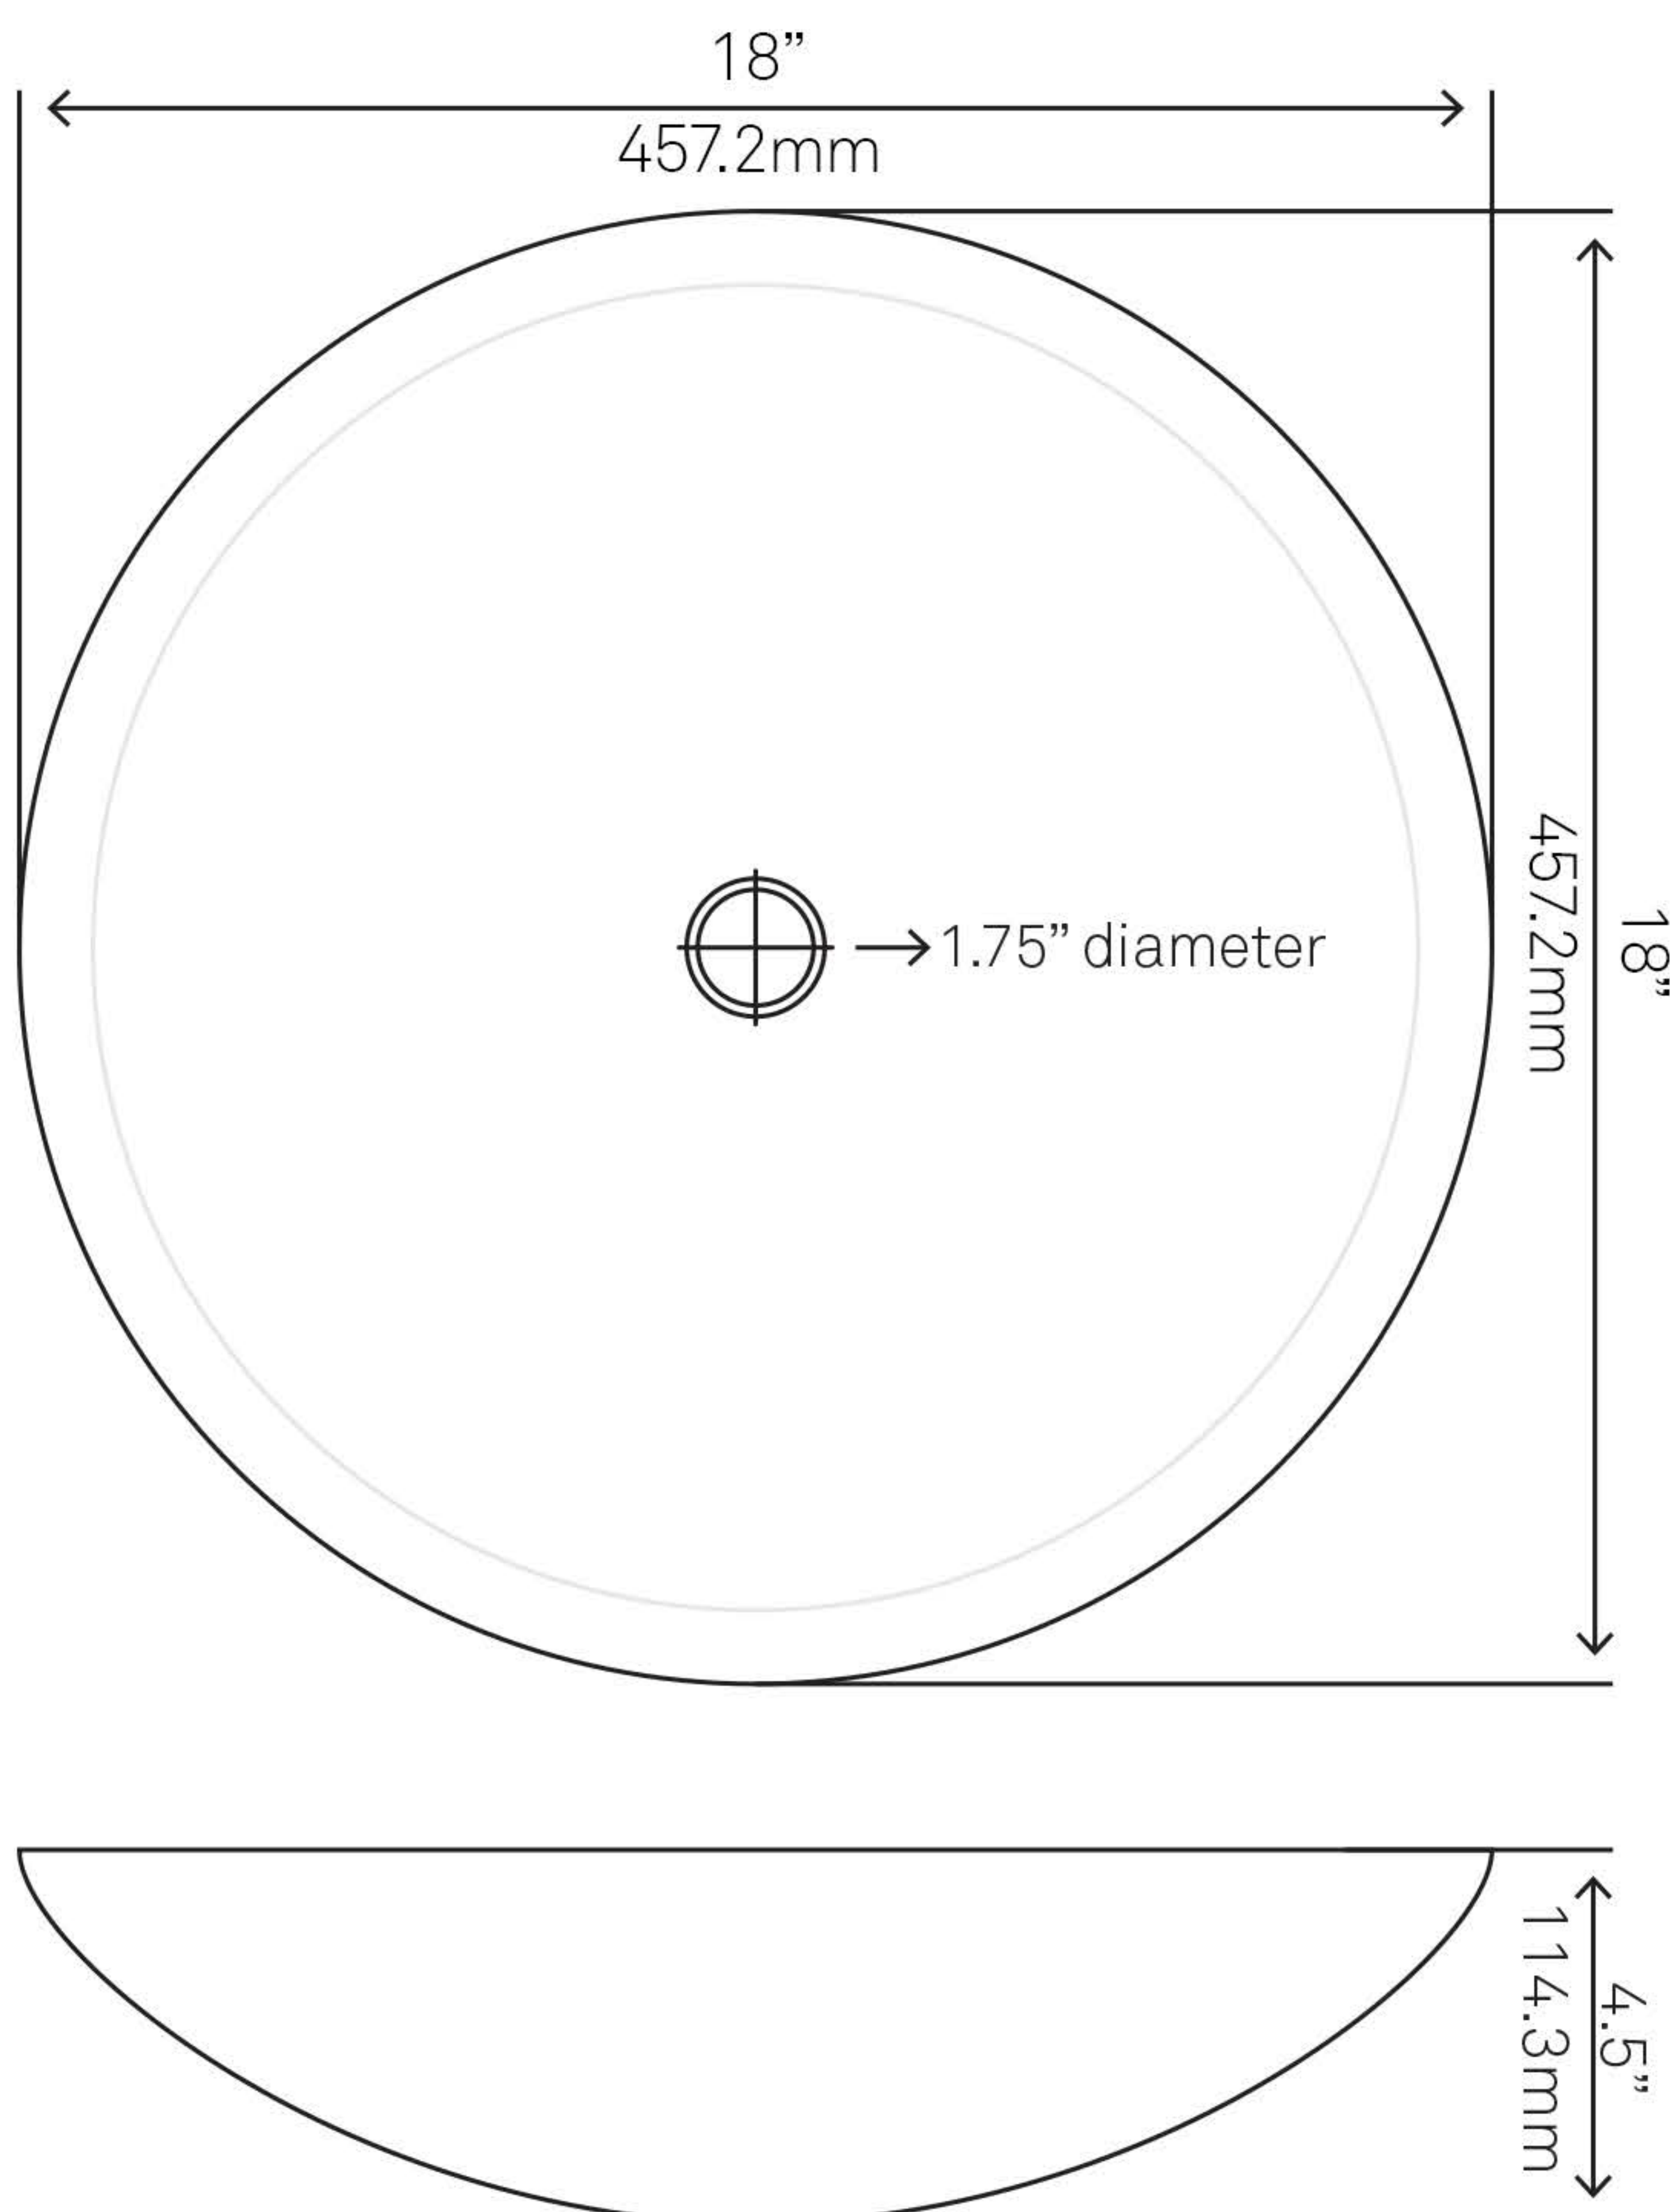

NOHP-G031 LAGHETTO Painted Glass Vessel Sink

Requested By:

Specific Features:

STANDARD SPECIFICATIONS:

- Round hand painted vessel sink
- High tempered glass, polished
- Thick 1-inch high tempered glass
- Stain and scratch resistant polished inside
- Textured painted outside
- Above counter installation
- Standard U.S. plumbing connection
- 1.75-inch drain opening
- Novatto faucet and drain sold separately