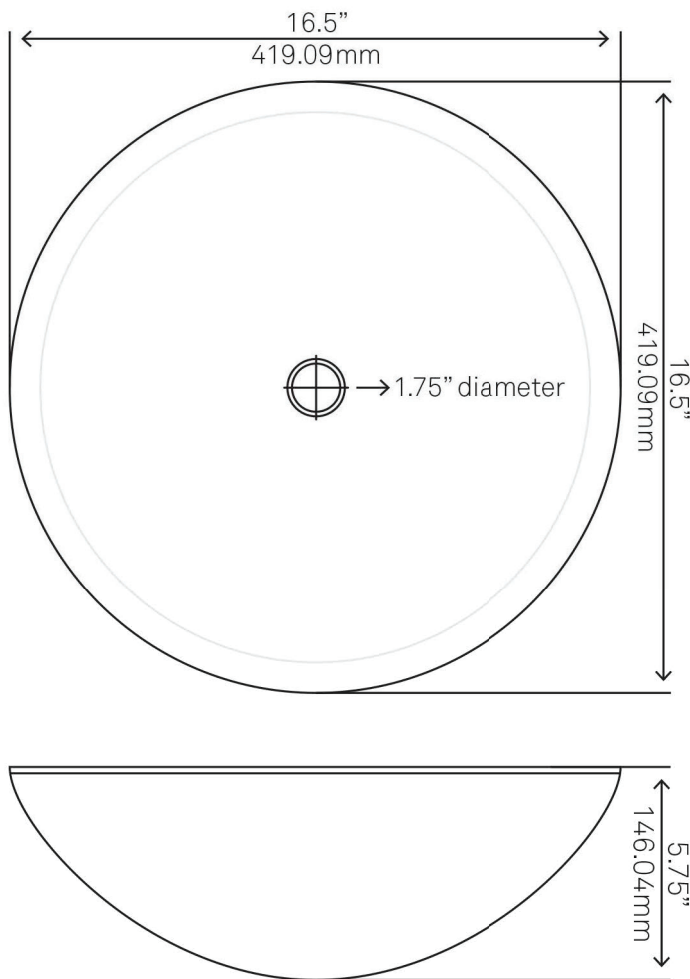

NOHP-G025 MIMETICA Painted Glass Vessel Sink

Requested By: _____

Specific Features: _____

STANDARD SPECIFICATIONS:

- Round hand painted vessel sink
- Dark rich brown camouflage
- High tempered glass
- Stain and scratch resistant inside
- Textured painted outside
- Above counter installation
- Standard U.S. plumbing connection
- Outer dimensions 16.5 x 5.75-inches
- 1.75-inch drain opening
- Novatto faucet and drain sold separately

Novatto Inc
TOLL FREE 844.404.4242
www.NovattoInc.com

NOVATTO

GF-001ORB FALLS (NSFC-025001ORB) Waterfall Vessel Faucet

Requested By: _____

Specific Features: _____

STANDARD SPECIFICATIONS:

- Oil-rubbed bronze with matching colored glass for NSFC-025001ORB
- Single handle control
- Solid brass construction
- High pressure ceramic cartridge
- Single hole deck mount installation
- 1.5-inch diameter hole required
- cUPC and AB1953 low lead compliant
- ASME A112.18.1-1-2011/CSA B125.1-11
- NSF 61 and NSF 372 certified