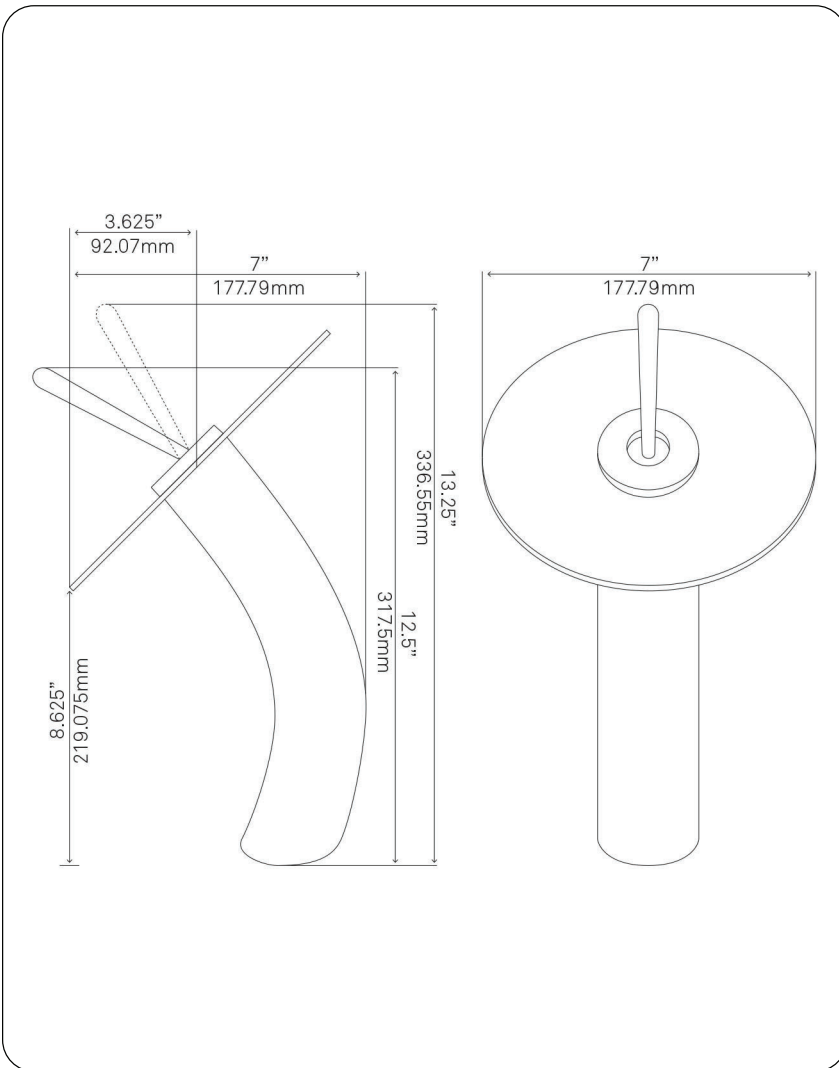

NOTES

Novatto reserves the right (1) to make changes in specifications and materials, and (2) to change or discontinue models, both without notice or obligation. Dimensions are for reference only, see www.NovattoInc.com for finish options and product availability.

Novatto Inc
TOLL FREE 844.404.4242
www.NovattoInc.com