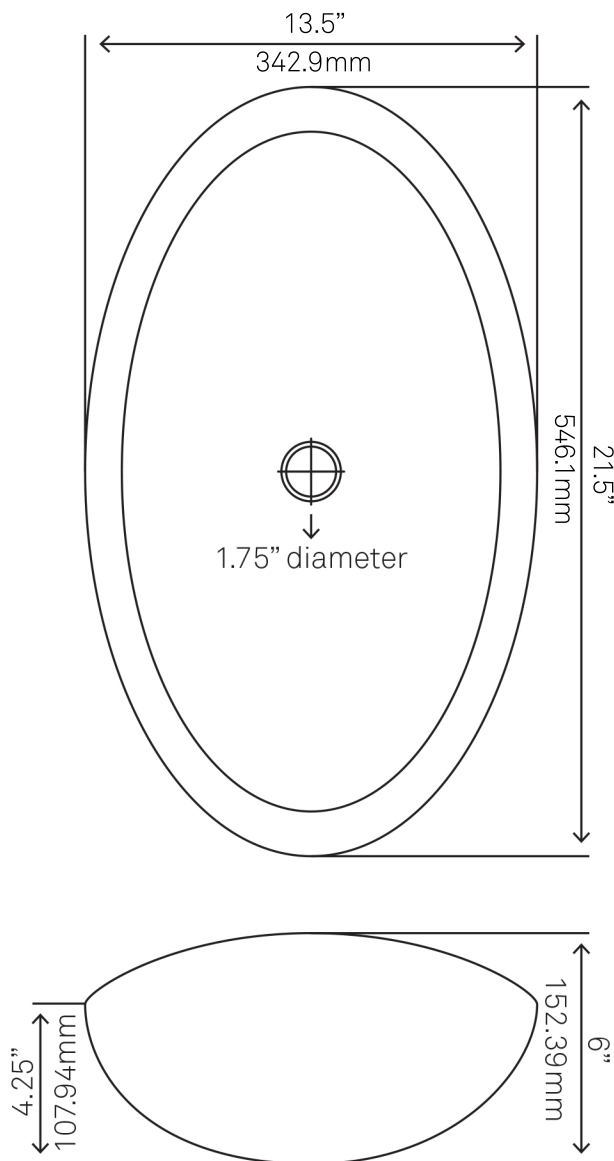

NOHP-G025-8031 VOLLE Painted Glass Vessel Sink

Requested By: _____

Specific Features: _____

STANDARD SPECIFICATIONS:

- Oval slipper hand painted vessel sink
- Dark rich brown camouflage
- High tempered glass
- Stain and scratch resistant inside
- Textured painted outside
- Above counter installation
- Standard U.S. plumbing connection
- 1.75-inch drain opening
- Novatto faucet and drain sold separately

Novatto Inc
TOLL FREE 844.404.4242
www.NovattoInc.com

NOVATTO

GF-001ORB FALLS (NSFC-025001ORB) Waterfall Vessel Faucet

Requested By: _____

Specific Features: _____

STANDARD SPECIFICATIONS:

- Oil-rubbed bronze with matching colored glass for NSFC-025001ORB
- Single handle control
- Solid brass construction
- High pressure ceramic cartridge
- Single hole deck mount installation
- 1.5-inch diameter hole required
- cUPC and AB1953 low lead compliant
- ASME A112.18.1-1-2011/CSA B125.1-11
- NSF 61 and NSF 372 certified